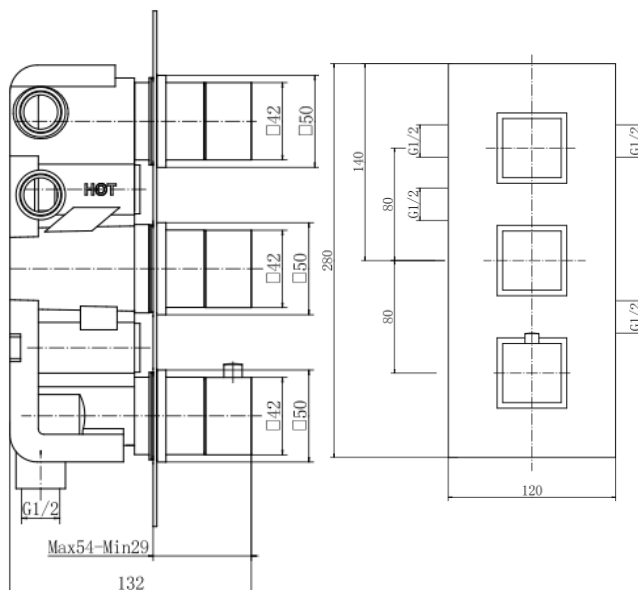

Description:

The Aqua S Concealed Triple Valve Shower is a modern design suited to any contemporary bathroom. Thermostatic cartridge maintains showering temperature to +/- 2c giving a stable outlet temperature. Automatic shut-off in the event of cold water supply failure.