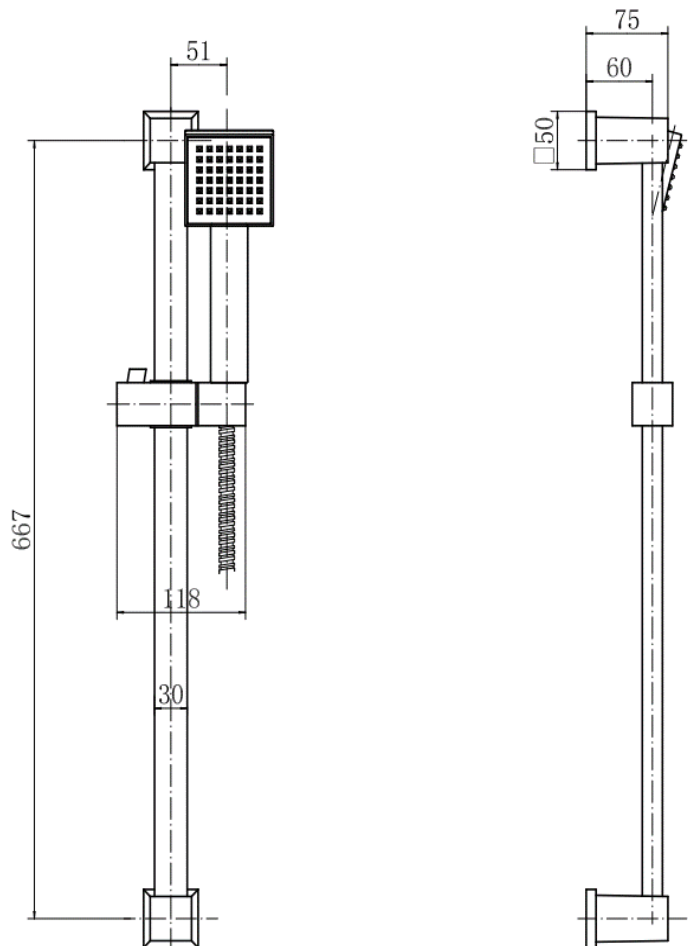

## AQUA S SQUARE SLIDE RAIL KIT

|                     |                         |
|---------------------|-------------------------|
| <b>Product Code</b> | <b>TPAQS05</b>          |
| <b>Weight (Kg)</b>  | 1                       |
| <b>Material</b>     | Stainless steel and ABS |
| <b>Finish</b>       | Chrome                  |

**Key features:**

- 10 year guarantee\*
- Chrome finish
- 1.5m hose
- Nonadjustable bottom bracket

**Description:**

The Aqua S Square Slide Rail Kit is made from solid brass and finished in polished chrome. It is perfect for any modern bathrooms due to its sleek style.

All dimensions are approximate and subject to normal ceramic variation. Although every effort is made not to change the above product specification, Lecico reserve the right to do so without prior notification if necessary. \*Against manufacturers defects. Full information on guarantees available upon request.