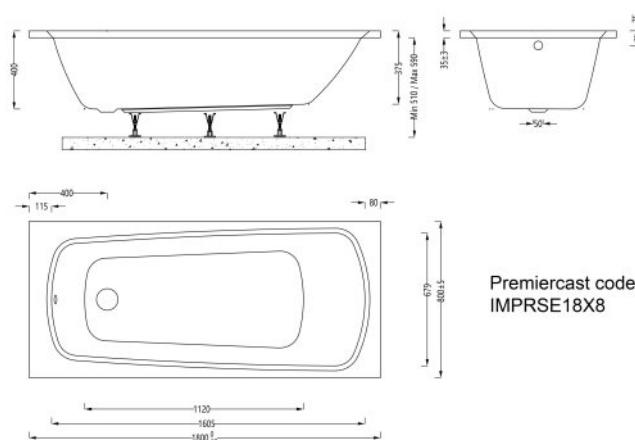

## Imex Premiercast Multi layer Reinforced Ronda 1800x800 Single Ended Bath

Range: Ronda  
Type: Single Ended  
Weight: 30kg (exc. leg pack)

Code: IMPRSE18X8  
Guarantee: 25 years  
Capacity: 210 litres

### Features

- Adjustable leg system.
- Solid core reinforcement for rigidity & strength.
- 7 layers of bonded fibreglass core matting.
- Multilayer core construction keeps water hotter for longer.
- Hand finished & packed in our UK factory