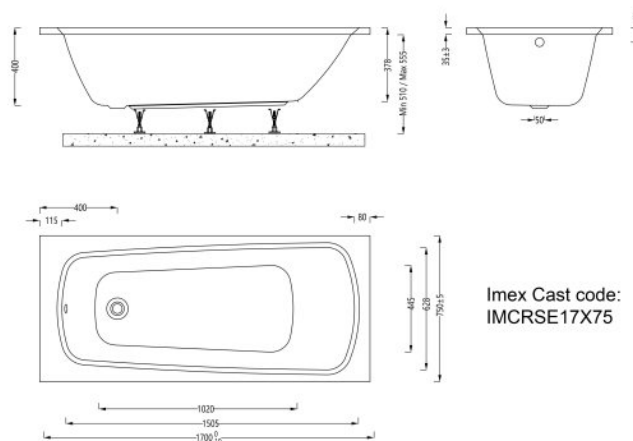

Imex Cast Reinforced Ronda 1700x750 Single Ended Bath

Range: Ronda
Type: Single Ended
Weight: 24.5kg (exc. leg pack)

Code: IMCRSE17X75
Guarantee: 25 years
Capacity: 170 litres

Features

- Adjustable leg system.
- Sprayed fibreglass and resin fully encapsulates the easy to clean acrylic skin, base board and the under-rim timber frame.
- Hand finished & packed in our UK factory