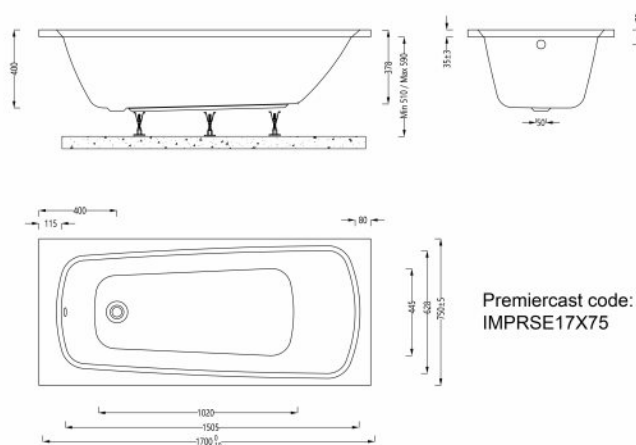

## Imex Premiercast Multi layer Reinforced Ronda 1700x750 Single Ended Bath

Range: Ronda  
Type: Single Ended  
Weight: 26.5kg (exc. leg pack)

Code: IMPRSE17X75  
Guarantee: 25 years  
Capacity: 170 litres

### Features

- Adjustable leg system.
- Solid core reinforcement for rigidity & strength.
- 7 layers of bonded fibreglass core matting.
- Multilayer core construction keeps water hotter for longer.
- Hand finished & packed in our UK factory