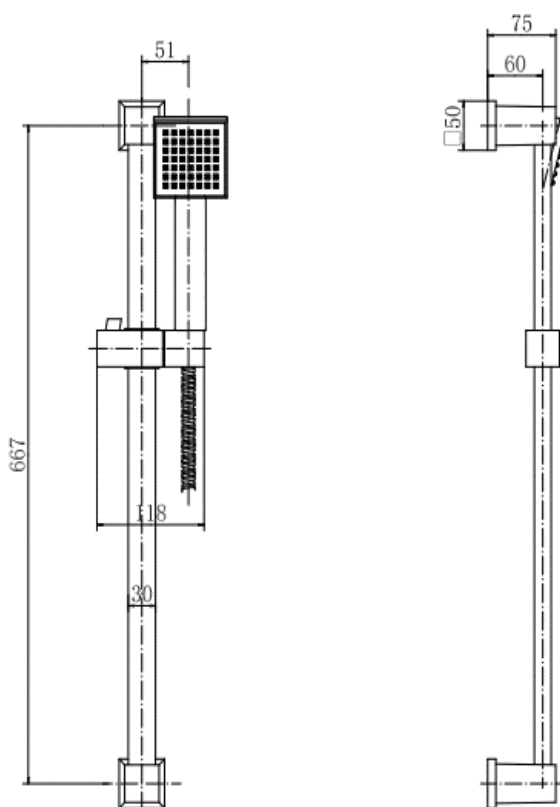

AQUA S DELUXE SQUARE SLIDE RAIL KIT

Product Code	TPAQS12
Weight (Kg)	1
Material	Stainless steel and ABS
Finish	Chrome

Description:

The Aqua S Square Shower Slide Rail Kit is a stylish addition to any contemporary bathroom. It is made of solid brass and is finished in highly polished chrome.

Key features:

- 10 year guarantee*
- Chrome finish
- 1.5m hose
- Nonadjustable bottom bracket

All dimensions are approximate and subject to normal ceramic variation. Although every effort is made not to change the above product specification, Lecico reserve the right to do so without prior notification if necessary. *Against manufacturers defects. Full information on guarantees available upon request.