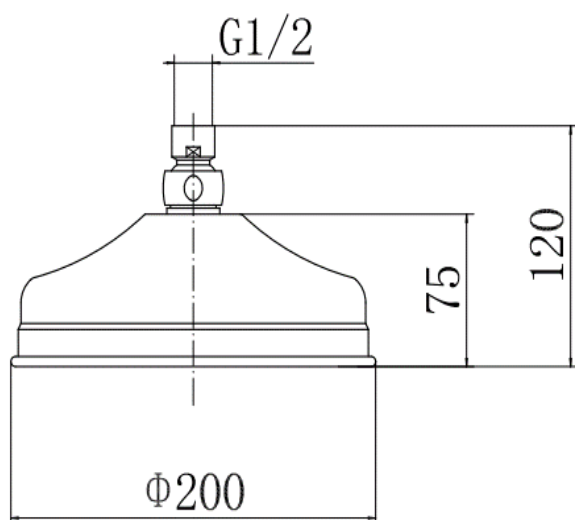

# WOBURN 6" TRADITIONAL SHOWER HEAD

<b>Product Code</b>	<b>TPWOB01</b>
<b>Weight (Kg)</b>	0.8
<b>Material</b>	Stainless Steel
<b>Finish</b>	Chrome

### Key features:

- Chrome finish
- 10 year guarantee\*
- 200mm head
- Inlet connection: G 1/2"

### Description:

The Woburn range of shower fittings embodies the modern day variation of traditional styling. The Woburn 6" Shower Head is made from solid brass with a polished chrome finish.

All dimensions are approximate and subject to normal ceramic variation. Although every effort is made not to change the above product specification, Lecico reserve the right to do so without prior notification if necessary.  
 \*Against manufacturers defects. Full information on guarantees available upon request.