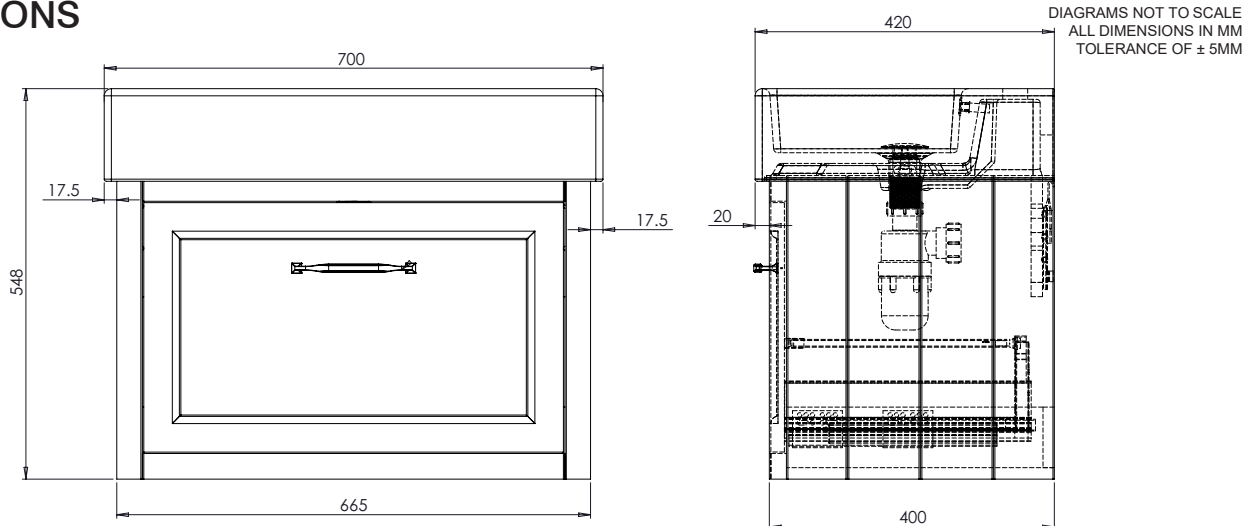

700 Wall Mounted Basin Unit

ROPER RHODES®
BATH

NO.	DESCRIPTION	PRODUCT CODE	FIXINGS INCLUDED?	GROSS WEIGHT	NET WEIGHT
1	HAMPTON WALL MOUNTED BASIN UNIT	HAM700WM	YES	22kg	22kg
2	HAMPTON 710 COUNTERTOP BASIN	HAM700C	N/A	17.7kg	17.7kg

DIMENSIONS

FAQ

- Q: How big is the plumbing void at the back of the furniture?
A: 55mm
- Q: How far apart are the hole centres for the handles?
A: 160mm (comes with pilot holes)
- Q: Are the handles fitted?
A: No, hole centres need to be drilled using the pilot holes provided.
- Q: Can I use different handles?
A: Yes, other handle hole centres can be drilled by the fitter.
- Q: Are the runners soft close?
A: The runners are both soft close and quick release.
- Q: How deep is the unit when the drawers are fully open?
A: Approx. 680mm including handle.
- Q: Can the drawers be adjusted?
A: The drawers can be adjusted as detailed in the supplied instructions.
- Q: What is the interior finish of the unit?
A: The unit interior is the same finish as the exterior.
- Q: Can the drawer be removed?
A: Yes, instructions on how to do so are included with the unit.
- Q: How is the unit secured in place?
A: The unit is secured to the wall with adjustable wall brackets.