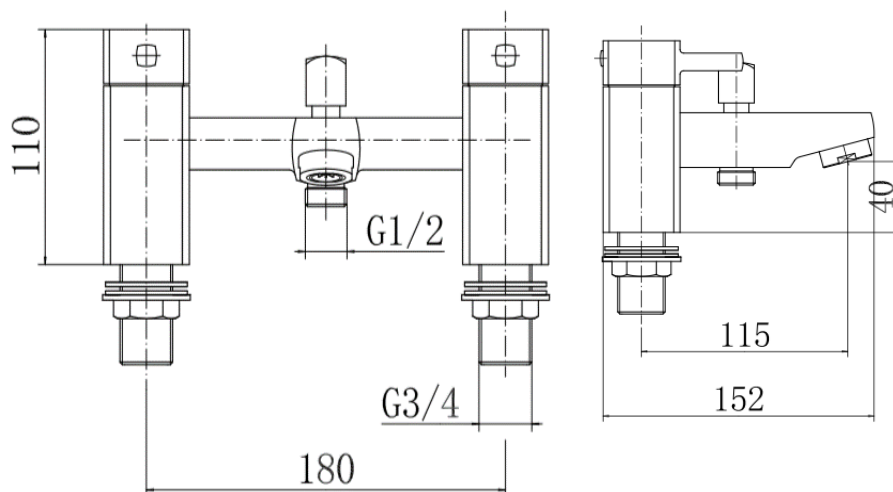

MIRIMAR BATH SHOWER MIXER

Product Code	TPMIRBSM
Weight (Kg)	1.9
Material	Brass, zinc, stainless steel, ABC
Finish	Chrome
Min Pressure	0.2
Max Pressure	5

Flow rates (litres per minute)

0.5 Bar	1 Bar	3 Bar
26.7	37	63.3

Key features:

- Chrome finish
- Inlet connection: G 3/4"
- G 3/4" quarter turn cartridge
- Back nut
- 10 year guarantee*

Description:

A Lecico classic with subtle angles, Mirimar is a great companion for a wide range of baths. Made from solid brass with zinc handles, all in a polished chrome finish. They are suitable for use with all plumbing systems with a minimum operating pressure of 0.2 bar.

All dimensions are approximate and subject to normal ceramic variation. Although every effort is made not to change the above product specification, Lecico reserve the right to do so without prior notification if necessary. *Against manufacturers defects. Full information on guarantees available upon request.