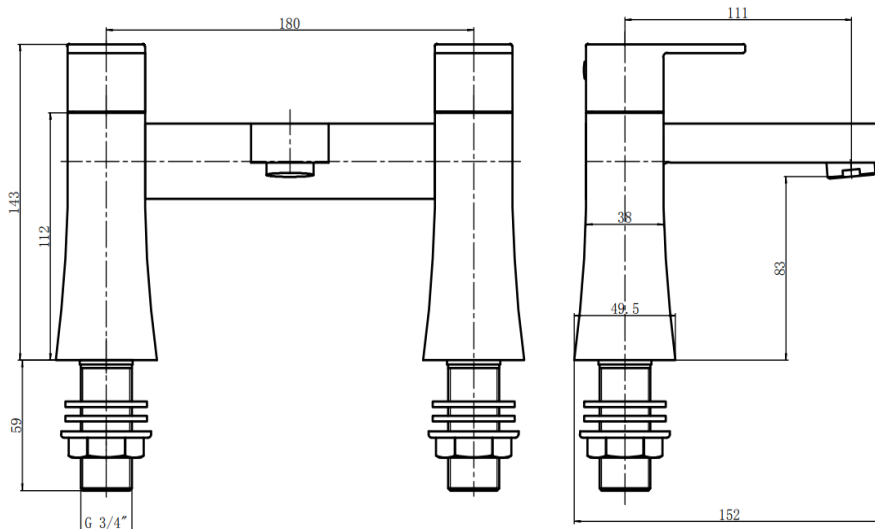

#### Key features:

- Chrome finish
- Inlet connection: G 3/4"
- G 3/4" quarter turn cartridge
- Back nut
- 10 year guarantee\*

#### Description:

Elegantly square, Paxton is an ideal partner for square suites. Made from solid brass with zinc handles, all in a polished chrome finish. It is suitable for use with all plumbing systems with a minimum operating pressure of 0.2 bar.