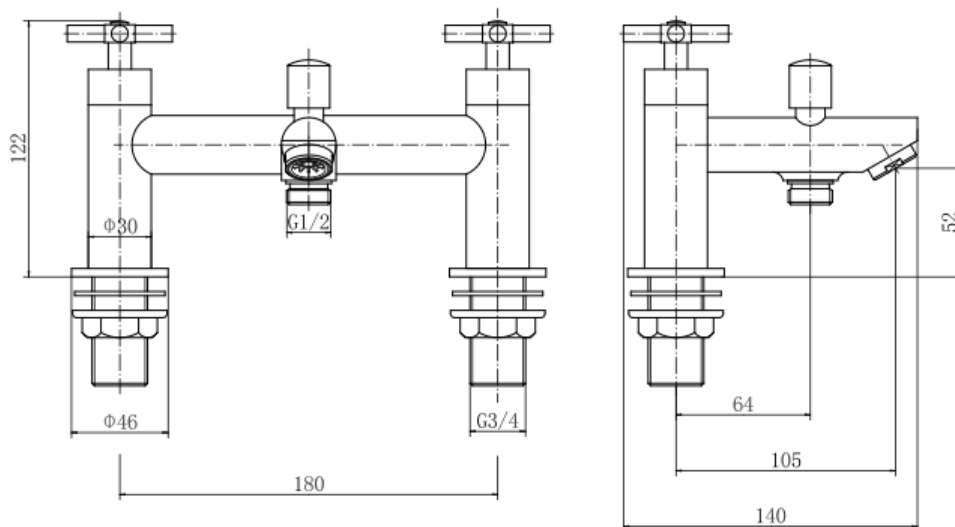

## HAMPTON BATH SHOWER MIXER

<b>Product Code</b>	<b>TPHAM04</b>
<b>Weight (Kg)</b>	1.5
<b>Material</b>	Brass, zinc, stainless steel, ABS
<b>Finish</b>	Chrome
<b>Min Pressure</b>	0.2
<b>Max Pressure</b>	5

### Flow rates ( litres per minute)

0.5 Bar	1 Bar	3 Bar
12.4	25.4	33.5

### Key features:

- Chrome finish
- Inlet connection: G 3/4"
- G 3/4" quarter turn cartridge
- Back nut
- 10 year guarantee\*

### Description:

The Hampton Bath Shower Mixer is a hybrid of traditional styling and modern trends. Made from solid brass with zinc handles, all in a polished chrome finish. It is suitable for use with all plumbing systems with a minimum operating pressure of 0.2 bar.