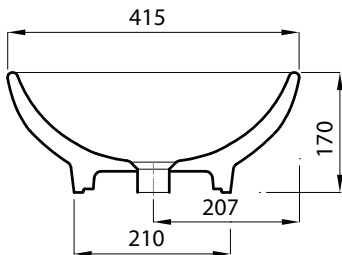

FREE STANDING BOWL 41.5CM ROUND

Product Code	LAYFSB1R
Weight (Kg)	7.7
Material	Fireclay
Tap holes	0
Extras	Bottle trap - BOTRAPCH / Waste - TPOPRNEW

Key features:

- UKCA compliant
- No tap hole
- Internal overflow
- Lifetime ceramic guarantee*

Description:

A contemporary round basin perfect for mounting on a counter or furniture. This basin looks great as a pair for a “his and hers” bathroom layout.

All dimensions are approximate and subject to normal ceramic variation. Although every effort is made not to change the above product specification, Lecico reserve the right to do so without prior notification if necessary. *Against manufacturers defects. Full information on guarantees available upon request.