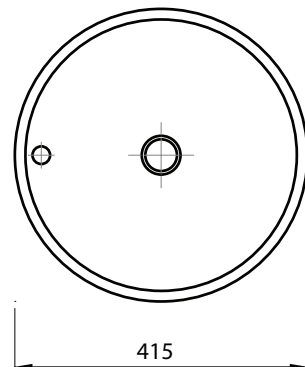

FREE STANDING BOWL 41.5CM ROUND

Product Code	LAYFSB1R
Weight (Kg)	7.7
Material	Fireclay
Tap holes	0
Extras	Bottle trap - BOTRAPCH / Waste - TPOPRNEW

Key features:

- UKCA compliant
- No tap hole
- Internal overflow
- Lifetime ceramic guarantee*

Description:

A contemporary round basin perfect for mounting on a counter or furniture. This basin looks great as a pair for a “his and hers” bathroom layout.

All dimensions are approximate and subject to normal ceramic variation. Although every effort is made not to change the above product specification, Lecico reserve the right to do so without prior notification if necessary. *Against manufacturers defects. Full information on guarantees available upon request.