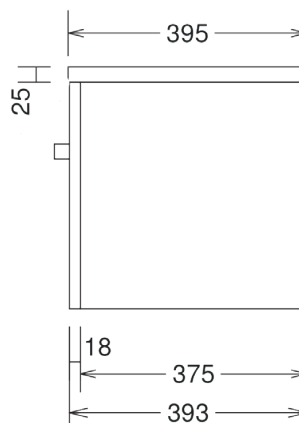

All dimensions are approximate and subject to normal ceramic variation. Although every effort is made not to change the above product specification, Lecico reserve the right to do so without prior notification if necessary. Full information on guarantees available upon request.