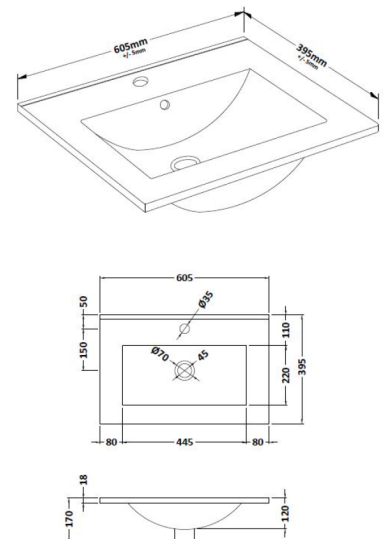

All dimensions are approximate and subject to normal ceramic variation. Although every effort is made not to change the above product specification, Lecico reserve the right to do so without prior notification if necessary. Full information on guarantees available upon request.