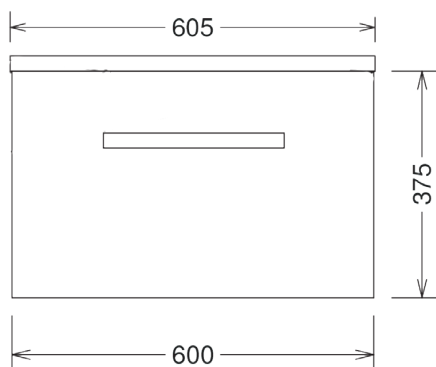

All dimensions are approximate and subject to normal ceramic variation. Although every effort is made not to change the above product specification, Lecico reserve the right to do so without prior notification if necessary. Full information on guarantees available upon request.