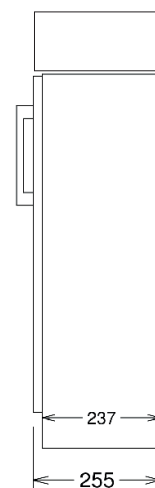

ZARA 450MM COMPACT UNIT & BASIN

Product Code	ZARLCU**
Weight (Kg)	12
Basin Included	Yes
Material	MFC Carcass & Vitreous China
Colours available	White, Gloss Grey, Driftwood

Codes:

Gloss White - ZARLCUGW

Gloss Grey - ZARLCUGR

Driftwood - ZARLCUDW

Gloss Grey

Driftwood

Gloss White

Shown: 450mm vanity unit with basin and mono mixer tap: ZARLCUDW

Key features:

- Internal shelf
- 18mm carcass
- Pre-built rigid unit
- Soft close hinges
- Compact ceramic basin
- Lifetime ceramic guarantee*

Description:

This floor-standing furniture comes in a choice of 3 finishes; Gloss white, Driftwood, or Gloss grey. The single door compact unit includes the basin and is ideal for smaller bathrooms and cloakrooms. Right-hand basin and door only. Door handles are supplied but not installed to prevent damage during transportation.