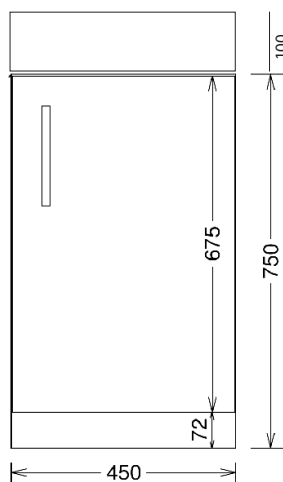

Description:

This floor-standing furniture comes in a choice of 3 finishes; Gloss white, Driftwood, or Gloss grey. The single door compact unit includes the basin and is ideal for smaller bathrooms and cloakrooms. Right-hand basin and door only. Door handles are supplied but not installed to prevent damage during transportation.