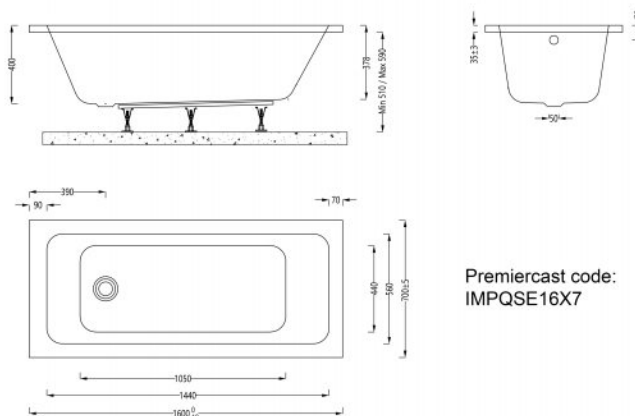

## Imex Premiercast Multi layer Reinforced Quadro 1600x700 Single Ended Bath

Range: Quadro  
Type: Single Ended  
Weight: 22kg (exc. leg pack)

Code: IMPQSE16X7  
Guarantee: 25 years  
Capacity: 175 litres