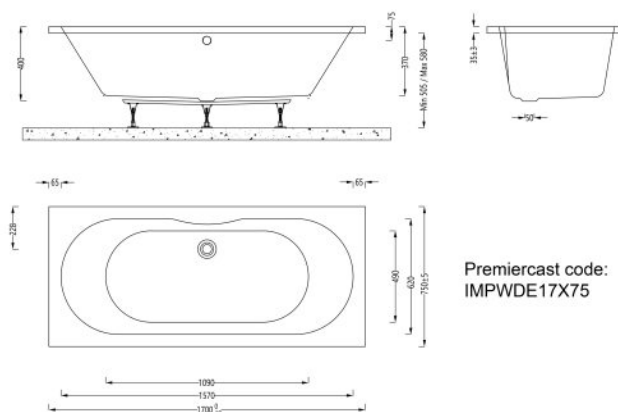

## Imex Premiercast Multi layer Reinforced Wave 1700x750 Double Ended Bath

Range: Wave  
Type: Double Ended  
Weight: 26kg (exc. leg pack)

Code: IMPWDE17X75  
Guarantee: 25 years  
Capacity: 175 litres

### Features

- Adjustable leg system.
- Solid core reinforcement for rigidity & strength.
- 7 layers of bonded fibreglass core matting.
- Multilayer core construction keeps water hotter for longer.
- Hand finished & packed in our UK factory