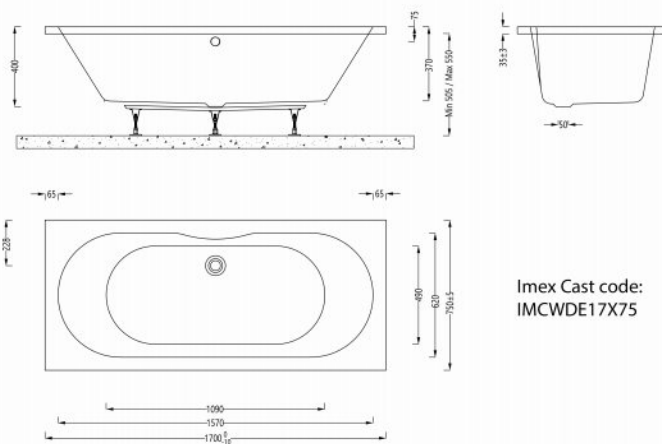

Imex Cast Reinforced Wave 1700x750 Double Ended Bath

Range: Wave
Type: Double Ended
Weight: TBC

Code: IMCWDE17X75
Guarantee: 25 years
Capacity: 175 litres

Features

- Adjustable leg system.
- Sprayed fibreglass and resin fully encapsulates the easy to clean acrylic skin, base board and the under-rim timber frame.
- Hand finished & packed in our UK factory