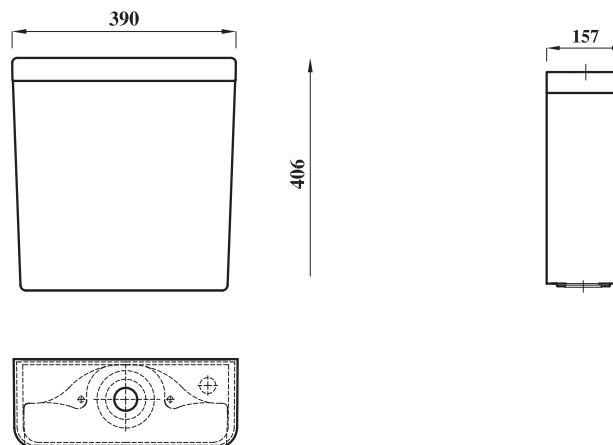

ZARA PUSH BUTTON CISTERN WITH FITTINGS INCLUDED

Product Code	ZAWHSQPCI
Flushing Volume (Ltr)	6/4 - Adjustable down to 4/2.6
Weight (Kg)	13
Cistern fittings included	Yes
Pre-installed/Bagged	Pre-installed
Material	Vitreous China
Flushing Mechanism	Dual Flush Push Button
Inlet	Bottom Inlet

Key features:

- UKCA compliant
- Space saving
- Cistern can be fixed to a wall
- Water saving option
- Smooth modern design

Description:

This modern designer cistern features a smooth design, a full width platform and bold sculptured sides to provide contrast and interest.

All dimensions are approximate and subject to normal ceramic variation. Although every effort is made not to change the above product specification, Lecico reserve the right to do so without prior notification if necessary. Lifetime ceramic guarantee against manufacturers defects. Full information on guarantees available upon request.