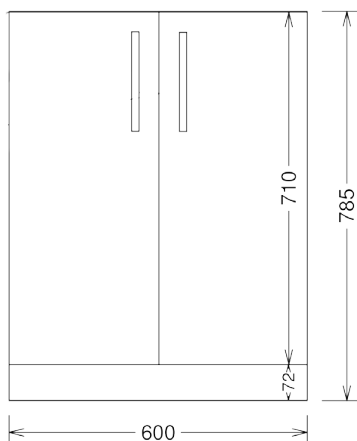

ZARA 600MM UNIT & BASIN

Product Code	ZARLBU**
Weight (Kg)	23
Basin Included	Yes
Material	MFC Carcass & Vitreous China
Colours available	White, Gloss Grey, Driftwood

Codes:

Gloss White - ZARLBUGW

Gloss Grey - ZARLBUGR

Driftwood - ZARLBUDW

Shown: ZARA 600mm unit in Gloss white:
ZARLBUGW

Gloss Grey

Driftwood

Gloss White

Key features:

- Internal shelf
- 18mm carcass
- Large slimline ceramic basin
- Soft close hinges
- Pre-built rigid uni
- Lifetime ceramic guarantee*

Description:

The two door unit includes the ceramic basin and is designed for use in family bathrooms. It provides useful storage space and will compliment a wide range of bathroom designs with its 3 colour variants. This unit can also be supplied with a slimline basin.