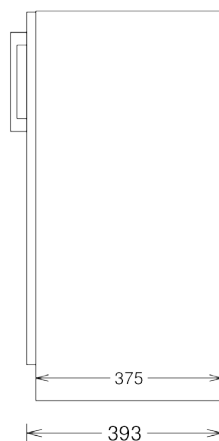

ZARA 600MM UNIT & BASIN

Product Code	ZARLBU**
Weight (Kg)	23
Basin Included	Yes
Material	MFC Carcass & Vitreous China
Colours available	White, Gloss Grey, Driftwood

Codes:

Gloss White - ZARLBUGW

Gloss Grey - ZARLBUGR

Driftwood - ZARLBUDW

Shown: ZARA 600mm unit in Gloss white:
ZARLBUGW

Gloss Grey

Driftwood

Gloss White

Key features:

- Internal shelf
- 18mm carcass
- Large slimline ceramic basin
- Soft close hinges
- Pre-built rigid uni
- Lifetime ceramic guarantee*

Description:

The two door unit includes the ceramic basin and is designed for use in family bathrooms. It provides useful storage space and will compliment a wide range of bathroom designs with its 3 colour variants. This unit can also be supplied with a slimline basin.