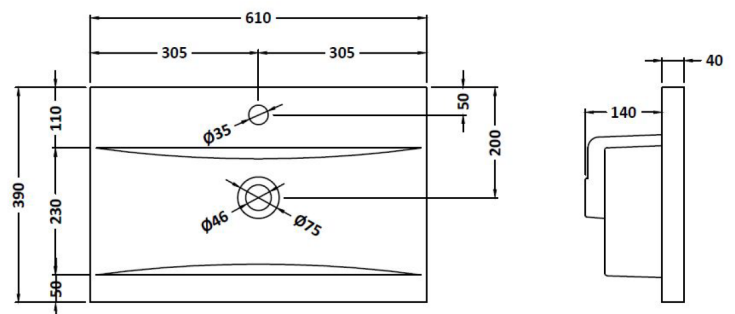

ZARA 600MM UNIT & BASIN

Product Code	ZARLBU**
Weight (Kg)	23
Basin Included	Yes
Material	MFC Carcass & Vitreous China
Colours available	White, Gloss Grey, Driftwood

Codes:

Gloss White - ZARLBUGW

Gloss Grey - ZARLBUGR

Driftwood - ZARLBUDW

Shown: ZARA 600mm unit in Gloss white:
ZARLBUGW

Gloss Grey

Driftwood

Gloss White

Key features:

- Internal shelf
- 18mm carcass
- Large slimline ceramic basin
- Soft close hinges
- Pre-built rigid uni
- Lifetime ceramic guarantee*

Description:

The two door unit includes the ceramic basin and is designed for use in family bathrooms. It provides useful storage space and will compliment a wide range of bathroom designs with its 3 colour variants. This unit can also be supplied with a slimline basin.