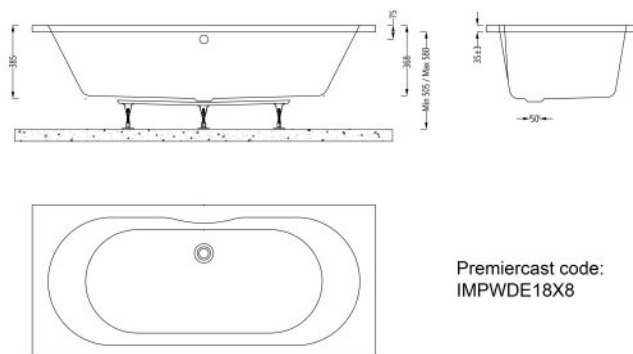

# Imex Premiercast Multi layer Reinforced Wave 1800x800 Double Ended Bath

Range:	Wave	Code:	IMPWDE18X8
Type:	Double Ended	Guarantee:	25 years
Weight:	30kg (exc. leg pack)	Capacity:	190 litres

## Features

- Adjustable leg system.
- Solid core reinforcement for rigidity & strength.
- 7 layers of bonded fibreglass core matting.
- Multilayer core construction keeps water hotter for longer.
- Hand finished & packed in our UK factory