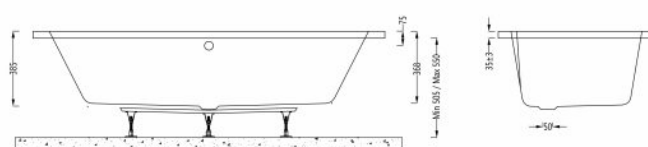

Imex Cast Reinforced Wave 1800x800 Double Ended Bath

Range: Wave
Type: Double Ended
Weight: TBC

Code: IMCWDE18X8
Guarantee: 25 years
Capacity: 190 litres

Imex Cast code:
IMCWDE18X8

Features

- Adjustable leg system.
- Sprayed fibreglass and resin fully encapsulates the easy to clean acrylic skin, base board and the under-rim timber frame.
- Hand finished & packed in our UK factory