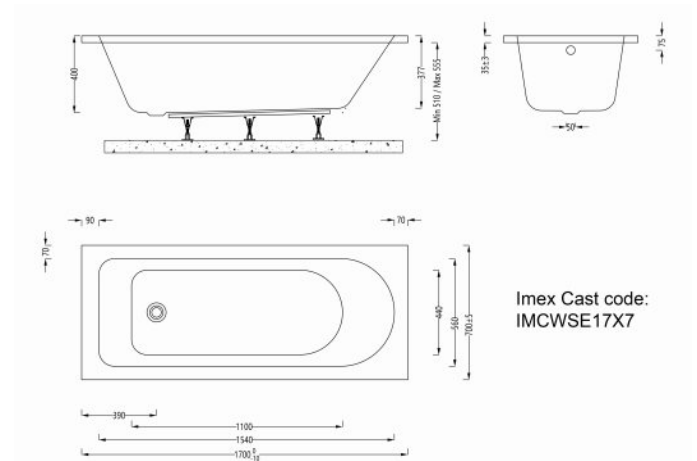

# Imex Cast Reinforced Wave 1700x700 Single Ended Bath

Range: Wave  
Type: Single Ended  
Weight: TBC

Code: IMCWSE17X7  
Guarantee: 25 years  
Capacity: 175 litres