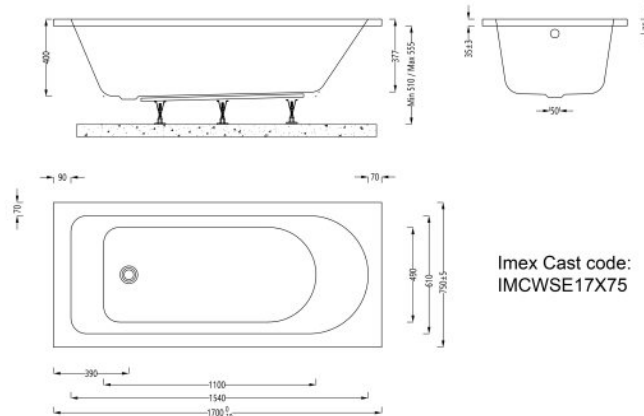

Imex Cast Reinforced Wave 1700x750 Single Ended Bath

Range: Wave
Type: Single Ended
Weight: TBC

Code: IMCWSE17X75
Guarantee: 25 years
Capacity: 190 litres

Features

- Adjustable leg system.
- Sprayed fibreglass and resin fully encapsulates the easy to clean acrylic skin, base board and the under-rim timber frame.
- Hand finished & packed in our UK factory