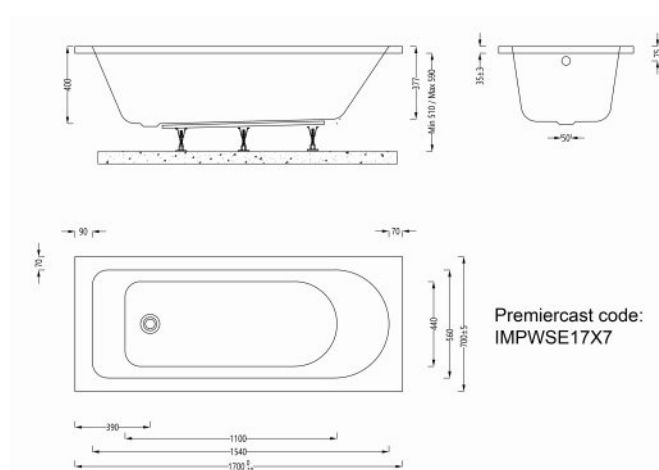

Imex Premiercast Multi layer Reinforced Wave 1700x700 Single Ended Bath

Range: Wave
Type: Single Ended
Weight: 24.5kg (exc. leg pack)

Code: IMPWSE17X7
Guarantee: 25 years
Capacity: 175 litres

Features

- Adjustable leg system.
- Solid core reinforcement for rigidity & strength.
- 7 layers of bonded fibreglass core matting.
- Multilayer core construction keeps water hotter for longer.
- Hand finished & packed in our UK factory