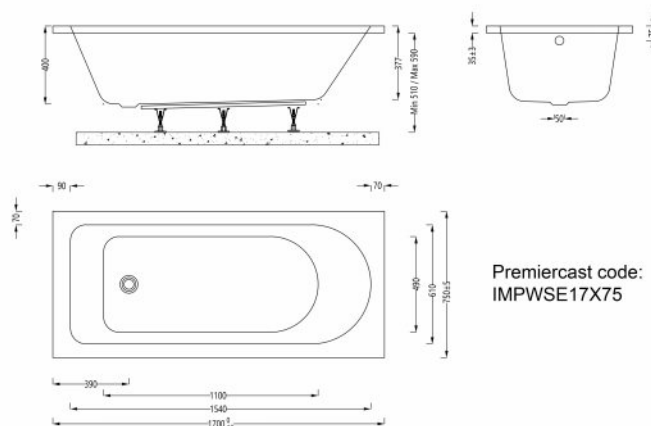

Imex Premiercast Multi layer Reinforced Wave 1700x750 Single Ended Bath

Range: Wave
Type: Single Ended
Weight: 26.5kg (exc. leg pack)

Code: IMPWSE17X75
Guarantee: 25 years
Capacity: 190 litres

Features

- Adjustable leg system.
- Solid core reinforcement for rigidity & strength.
- 7 layers of bonded fibreglass core matting.
- Multilayer core construction keeps water hotter for longer.
- Hand finished & packed in our UK factory