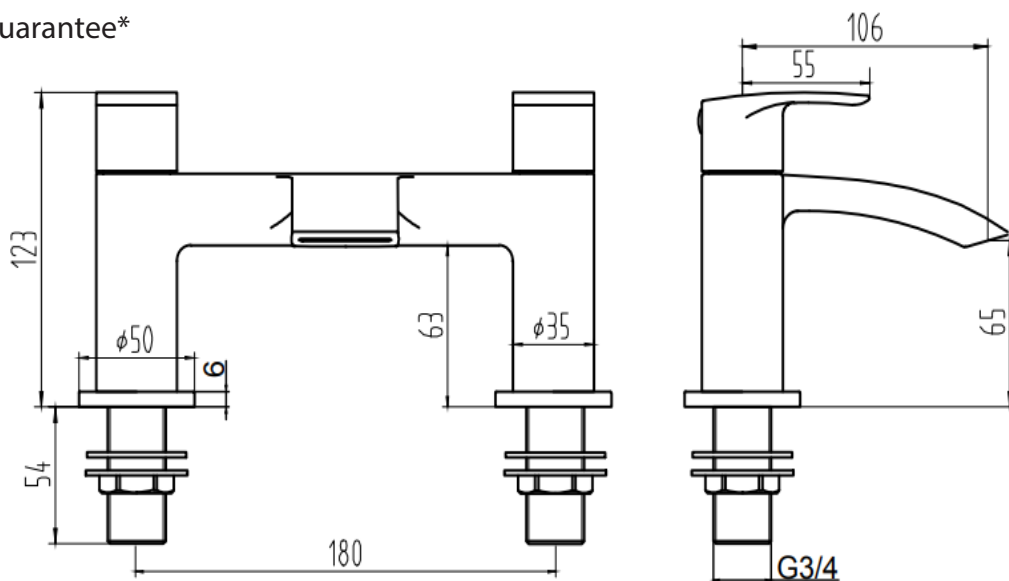

## BELGRAVIA BATH FILLER

<b>Product Code</b>	<b>TPBELR02</b>
<b>Weight (Kg)</b>	1.8
<b>Material</b>	Brass, zinc
<b>Finish</b>	Chrome
<b>Min Pressure</b>	0.2
<b>Max Pressure</b>	5

#### Key features:

- Chrome finish
- Inlet connection: G 3/4"
- G 3/4" quarter turn cartridge
- Back nut
- 10 year guarantee\*

#### Description:

The Belgravia R Bath Filler is made from solid brass with a zinc handle both in a polished chrome finish. It has slimline handles and a subtle curved look that makes it a beautiful addition to any bathroom. It is suitable for use with all plumbing systems with a minimum operating pressure of 0.2 bar.

All dimensions are approximate and subject to normal ceramic variation. Although every effort is made not to change the above product specification, Lecico reserve the right to do so without prior notification if necessary. \*Against manufacturers defects. Full information on guarantees available upon request.