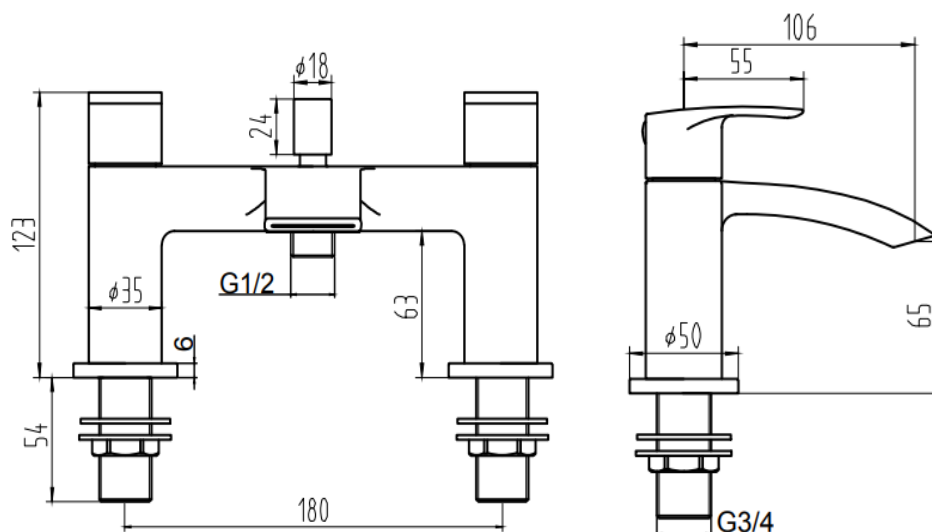

# BELGRAVIA R BATH SHOWER MIXER

<b>Product Code</b>	<b>TPBELR03</b>
<b>Weight (Kg)</b>	1.8
<b>Material</b>	Brass, zinc
<b>Finish</b>	Chrome
<b>Min Pressure</b>	0.2
<b>Max Pressure</b>	5

**Flow rates ( litres per minute)**

0.5 Bar	1 Bar	3 Bar
6.6	7.6	10.7

**Key features:**

- Chrome finish
- Inlet connection: G 3/4"
- G 3/4" quarter turn cartridge
- Back nut
- 10 year guarantee\*

**Description:**

The Belgravia R Bath Mixer is made from solid brass with a zinc handle both in a polished chrome finish. It has slimline handles and a subtle curved look that makes it a beautiful addition to any bathroom. It is suitable for use with all plumbing systems with a minimum operating pressure of 0.2 bar. Pack includes shower kit and wall bracket.

All dimensions are approximate and subject to normal ceramic variation. Although every effort is made not to change the above product specification, Lecico reserve the right to do so without prior notification if necessary. \*Against manufacturers defects. Full information on guarantees available upon request.