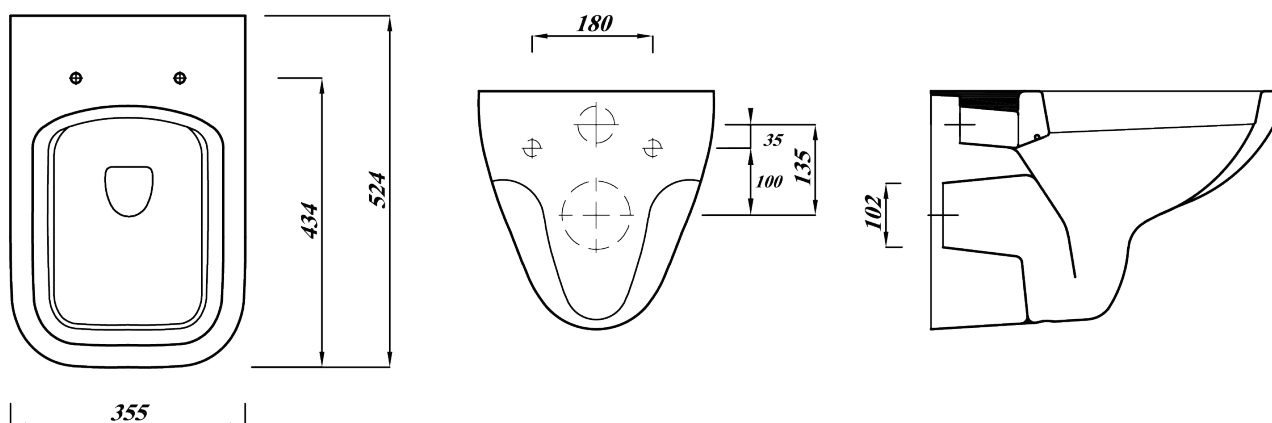

## LAYLA SQUARE RIMLESS WALL HUNG PAN

\*Seat sold separately

<b>Product Code</b>	<b>LAYSMRLWHSQA</b>
<b>Outlet</b>	Horizontal
<b>Weight (Kg)</b>	22.2
<b>Fixing kit included</b>	Yes
<b>Material</b>	Vitreous China
<b>Flushing Volume (Ltr)</b>	6/4 adjustable to 4/2.6 for BTWVANCI
<b>Suitable Soft close Seat</b>	LAYSTSCSQCCWH
<b>Tall cistern frame</b>	FRAMELSIAM2PT
<b>Short cistern frame</b>	FRAMATPRO790

### Description

Contemporary, stylish and bold structured, now also available in a rimless design. The striking appearance of this wall hung WC is designed to complement a wide range of modern bathroom decors. We advise that a fixing frame is the preferred mounting method, however it is possible to use fixing brackets and a concealed cistern such as BTWCOMPACT2 (push button) or BTWLEVCI (lever operated).

All dimensions are approximate and subject to normal ceramic variation. Although every effort is made not to change the above product specification, Lecico reserve the right to do so without prior notification if necessary. \*Against manufacturers defects. Full information on guarantees available upon request.