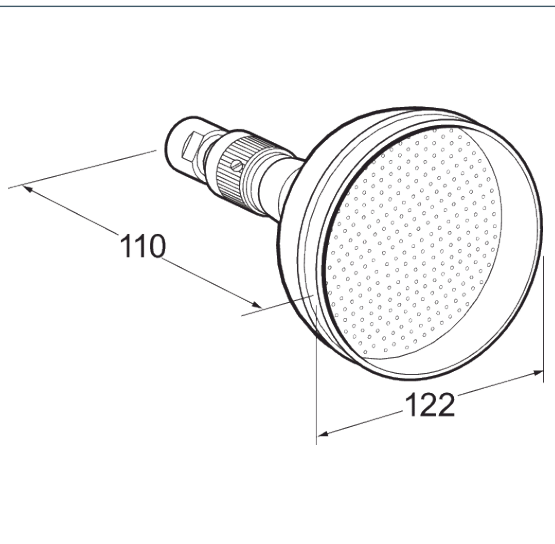

SHOWERS

DevaTM by METHVEN

Shower Head

5" Traditional shower head with swivel joint

Product Code: HEAH02

Finish: Chrome

Features

Construction:	Brass
Shower Valve:	
Supply:	Suitable For All Plumbing Systems
Working Pressures:	0.1 - 5.0 bar
Inlet connections:	1/2" BSP
Operation:	
Handset Function:	1

*Please refer to website for full warranty details.

Flow (Bar - L/min)

Handset

Flow 0.1	Flow 0.3	Flow 0.5	Flow 1.0	Flow 2.0	Flow 3.0	Flow 4.0	Flow 5.0
N/A	N/A	N/A	N/A	N/A	N/A	N/A	N/A

www.deva-uk.com · 0800 195 1602 · sales@uk.methven.com