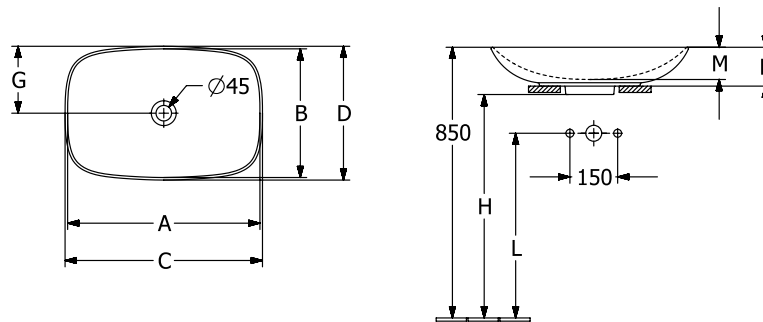

#### 1 . POSITION

<b>Article number</b>	<b>4A500001</b>
Article title	Villeroy & Boch Loop & Friends Surface-mounted washbasin, 620 x 420 x 120 mm, White Alpin, with overflow, unpolished
Product designation	Surface-mounted washbasin
Collection	Loop & Friends
PROJECTS	DESIGN
Assembly / Assembly type	Surface-mounted
Scope of delivery	1 x surface-mounted washbasin , 1 x extended ball rod to operate pop-up outlet valve 1 x fastening set 1 x cut- out template
Length in mm	420
Width in mm	620
Height in mm	120
Interior depth	100
Weight in kg	12,30
express delivery	No
Suitable for	Wall-mounted tap fittings, Matching Villeroy&Boch furniture Tap fitting with raised base
Material	TitanCeram
Surface	glossy
Colour name	White Alpin
With overflow	Yes
EAN number	4062373849323

#### COLOUR DESIGNATION

White Alpin

TECHNICAL DRAWINGS

4A50001

	A	B	C	D	G	H	K	L	M
4A4900	545	365	560	380	190	700	120	580	100
4A4901	545	365	560	380	190	700	120	580	100
4A5000	610	410	630	430	215	710	120	580	95
4A5001	610	410	630	430	215	710	120	580	95