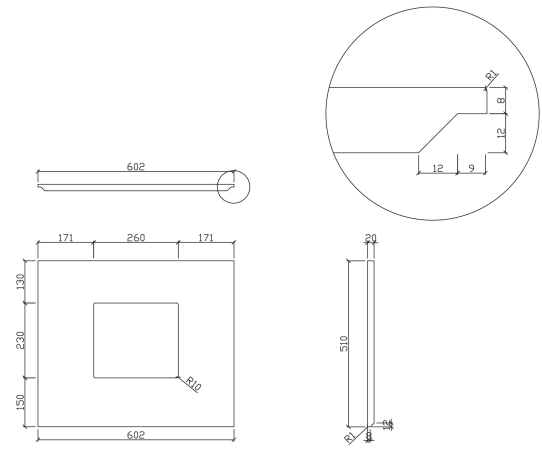

TECHNICAL DATA SHEET

GRACE QUARTZ STONE 600MM WORKTOP IN SOLID WHITE

Category:	Furniture	Code:	FTR2782-600-510-20-S0001
Guarantee:	10 year cabinet guarantee	Range:	Grace
Type:	Grace worktop		

Dimensions are in millimetres except thread sizes which are BSP imperial.