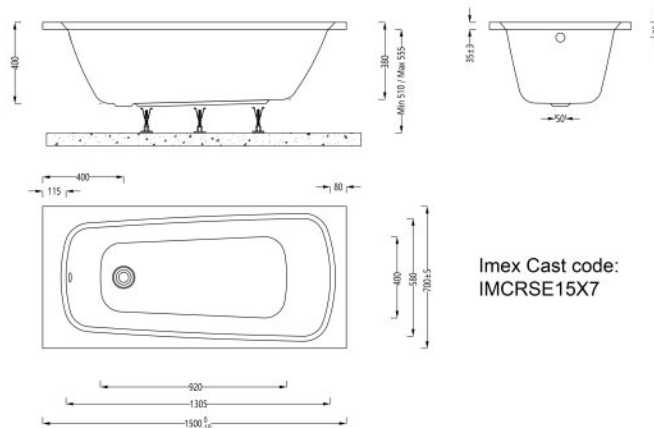

Imex Cast Reinforced Ronda 1500x700 Single Ended Bath

Range: Ronda
Type: Single Ended
Weight: 19.5kg (exc. leg pack)

Code: IMCRSE15X7
Guarantee: 25 years
Capacity: 145 litres

Features

- Adjustable leg system.
- Sprayed fibreglass and resin fully encapsulates the easy to clean acrylic skin, base board and the under-rim timber frame.
- Hand finished & packed in our UK factory