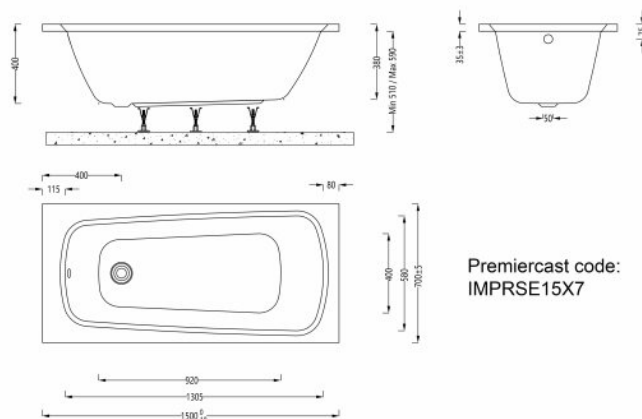

Imex Premiercast Multi layer Reinforced Ronda 1500x700 Single Ended Bath

Range: Ronda
 Type: Single Ended
 Weight: 20kg (exc. leg pack)

Code: IMPRSE15X7
 Guarantee: 25 years
 Capacity: 145 litres

Features

- Adjustable leg system.
- Solid core reinforcement for rigidity & strength.
- 7 layers of bonded fibreglass core matting.
- Multilayer core construction keeps water hotter for longer.
- Hand finished & packed in our UK factory