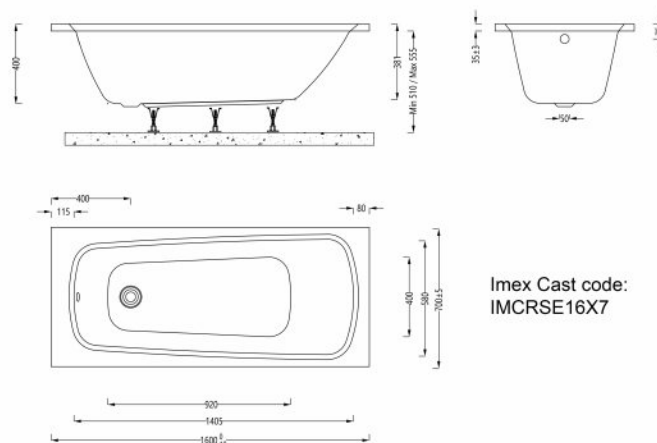

Imex Cast Reinforced Ronda 1600x700 Single Ended Bath

Range: Ronda
Type: Single Ended
Weight: 20.5kg (exc. leg pack)

Code: IMCRSE16X7
Guarantee: 25 years
Capacity: 150 litres

Features

- Adjustable leg system.
- Sprayed fibreglass and resin fully encapsulates the easy to clean acrylic skin, base board and the under-rim timber frame.
- Hand finished & packed in our UK factory