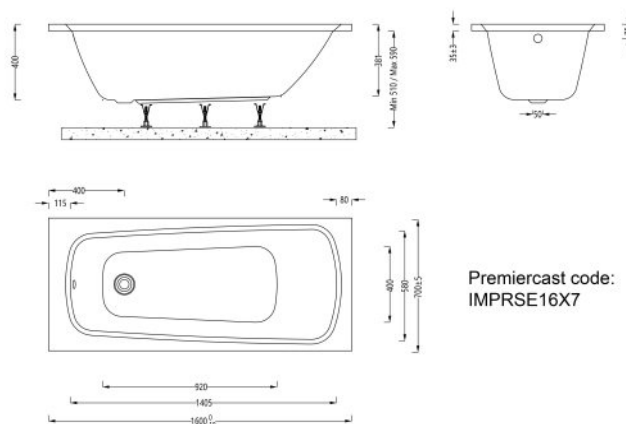

Imex Premiercast Multi layer Reinforced Ronda 1600x700 Single Ended Bath

Range: Ronda
Type: Single Ended
Weight: 22kg (exc. leg pack)

Code: IMPRSE16X7
Guarantee: 25 years
Capacity: 150 litres

Features

- Adjustable leg system.
- Solid core reinforcement for rigidity & strength.
- 7 layers of bonded fibreglass core matting.
- Multilayer core construction keeps water hotter for longer.
- Hand finished & packed in our UK factory