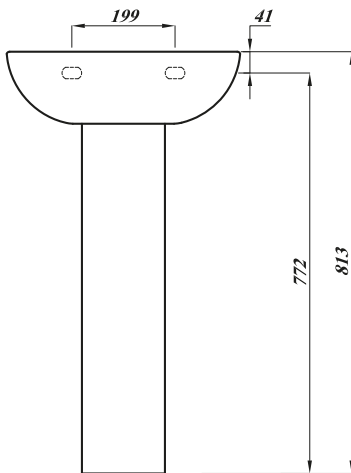

CLEO ROUND 45CM BASIN 1TH

*Tap not included

Product Code	CLE45BA1
Weight (Kg)	8.6
Material	Vitreous China
Tap holes	1
Fixings	Not included
Extras	Pedestal - CLEWHPE, Semi-Pedestal - CLEWHSPED, Bottle Trap - BOTRAPCH

Key features:

- UKCA compliant
- Chrome effect overflow ring
- Internal overflow
- Lifetime ceramic guarantee*

Description:

These thin lipped contemporary basins are made using the latest technology, our designers have crafted beautiful basins with smooth lines and sharp minimal profiles.

All dimensions are approximate and subject to normal ceramic variation. Although every effort is made not to change the above product specification, Lecico reserve the right to do so without prior notification if necessary. *Against manufacturers defects. Full information on guarantees available upon request.