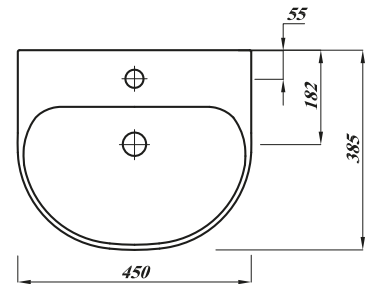

CLEO ROUND 45CM BASIN 1TH

*Tap not included

Product Code	CLE45BA1
Weight (Kg)	8.6
Material	Vitreous China
Tap holes	1
Fixings	Not included
Extras	Pedestal - CLEWHPE, Semi-Pedestal - CLEWHSPED, Bottle Trap - BOTRAPCH

All dimensions are approximate and subject to normal ceramic variation. Although every effort is made not to change the above product specification, Lecico reserve the right to do so without prior notification if necessary. *Against manufacturers defects. Full information on guarantees available upon request.