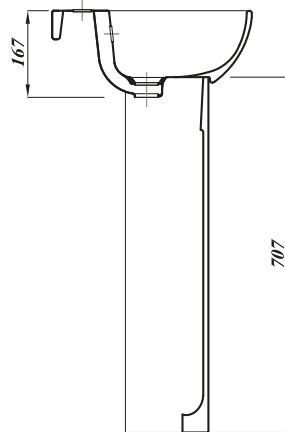

CLEO ROUND 45CM BASIN 1TH

*Tap not included

Product Code	CLE45BA1
Weight (Kg)	8.6
Material	Vitreous China
Tap holes	1
Fixings	Not included
Extras	Pedestal - CLEWHPE, Semi-Pedestal - CLEWHSPED, Bottle Trap - BOTRAPCH

Key features:

- UKCA compliant
- Chrome effect overflow ring
- Internal overflow
- Lifetime ceramic guarantee*

Description:

These thin lipped contemporary basins are made using the latest technology, our designers have crafted beautiful basins with smooth lines and sharp minimal profiles.

All dimensions are approximate and subject to normal ceramic variation. Although every effort is made not to change the above product specification, Lecico reserve the right to do so without prior notification if necessary. *Against manufacturers defects. Full information on guarantees available upon request.