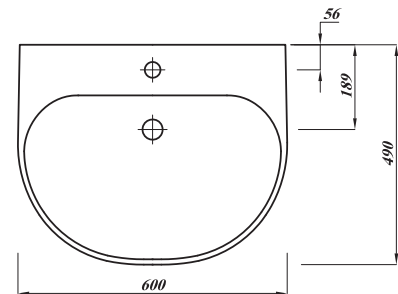

All dimensions are approximate and subject to normal ceramic variation. Although every effort is made not to change the above product specification, Lecico reserve the right to do so without prior notification if necessary. *Against manufacturers defects. Full information on guarantees available upon request.