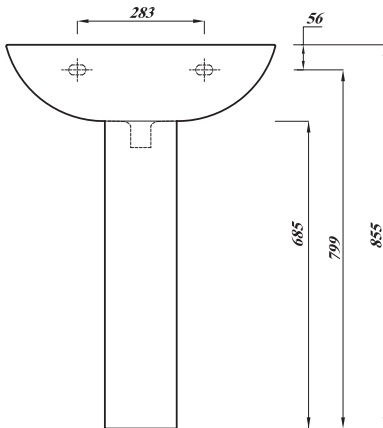

CLEO ROUND 60CM BASIN 1TH

*Tap not included

Product Code	CLE560BA1
Weight (Kg)	16.2
Material	Fireclay
Tap holes	1
Fixings	Not included
Extras	Pedestal - CLEWHPE, Semi-Pedestal - CLEWHSPED, Bottle Trap - BOTRAPCH

Key features:

- UKCA compliant
- Chrome effect overflow ring
- Internal overflow
- Lifetime ceramic guarantee*

Description:

These thin lipped contemporary basins are made using the latest technology, our designers have crafted beautiful basins with smooth lines and sharp minimal profiles.

All dimensions are approximate and subject to normal ceramic variation. Although every effort is made not to change the above product specification, Lecico reserve the right to do so without prior notification if necessary. *Against manufacturers defects. Full information on guarantees available upon request.