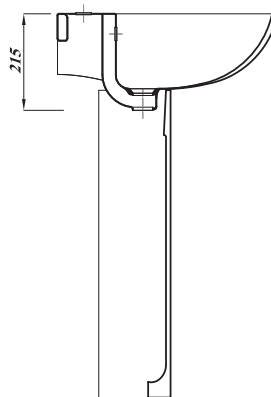

CLEO ROUND 60CM BASIN 1TH

*Tap not included

Product Code	CLE560BA1
Weight (Kg)	16.2
Material	Fireclay
Tap holes	1
Fixings	Not included
Extras	Pedestal - CLEWHPE, Semi-Pedestal - CLEWHSPED, Bottle Trap - BOTRAPCH

Key features:

- UKCA compliant
- Chrome effect overflow ring
- Internal overflow
- Lifetime ceramic guarantee*

Description:

These thin lipped contemporary basins are made using the latest technology, our designers have crafted beautiful basins with smooth lines and sharp minimal profiles.

All dimensions are approximate and subject to normal ceramic variation. Although every effort is made not to change the above product specification, Lecico reserve the right to do so without prior notification if necessary. *Against manufacturers defects. Full information on guarantees available upon request.