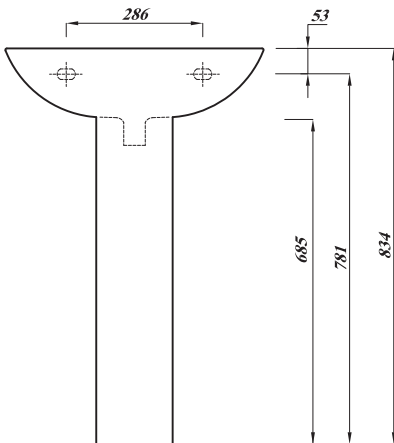

## CLEO ROUND 55CM BASIN 1TH

\*Tap not included

|                     |  |
|---------------------|--|
| <b>Product Code</b> | <b>CLE55BA1</b>  |
| <b>Weight (Kg)</b>  | 13.1   |
| <b>Material</b>     | Fireclay   |
| <b>Tap holes</b>    | 1  |
| <b>Fixings</b>      | Not included   |
| <b>Extras</b>       | Pedestal - CLEWHPE,<br>Semi-Pedestal -<br>CLEWHSPED, Bottle<br>Trap - BOTRAPCH |

### Key features:

- UKCA compliant
- Chrome effect overflow ring
- Internal overflow
- Lifetime ceramic guarantee\*

### Description:

These thin lipped contemporary basins are made using the latest technology, our designers have crafted beautiful basins with smooth lines and sharp minimal profiles.

All dimensions are approximate and subject to normal ceramic variation. Although every effort is made not to change the above product specification, Lecico reserve the right to do so without prior notification if necessary. \*Against manufacturers defects. Full information on guarantees available upon request.