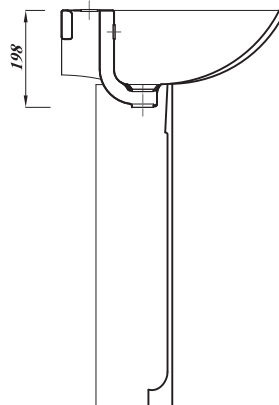

## CLEO ROUND 55CM BASIN 1TH

\*Tap not included

|                     |  |
|---------------------|--|
| <b>Product Code</b> | <b>CLE55BA1</b>  |
| <b>Weight (Kg)</b>  | 13.1   |
| <b>Material</b>     | Fireclay   |
| <b>Tap holes</b>    | 1  |
| <b>Fixings</b>      | Not included   |
| <b>Extras</b>       | Pedestal - CLEWHPE,<br>Semi-Pedestal -<br>CLEWHSPED, Bottle<br>Trap - BOTRAPCH |

### Key features:

- UKCA compliant
- Chrome effect overflow ring
- Internal overflow
- Lifetime ceramic guarantee\*

### Description:

These thin lipped contemporary basins are made using the latest technology, our designers have crafted beautiful basins with smooth lines and sharp minimal profiles.

All dimensions are approximate and subject to normal ceramic variation. Although every effort is made not to change the above product specification, Lecico reserve the right to do so without prior notification if necessary. \*Against manufacturers defects. Full information on guarantees available upon request.