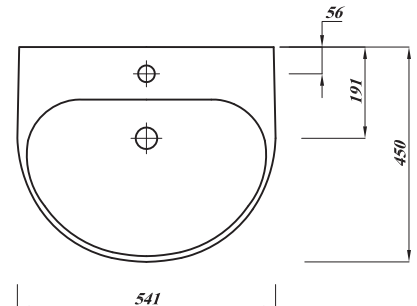

## CLEO ROUND 55CM BASIN 1TH

\*Tap not included

|                     |  |
|---------------------|--|
| <b>Product Code</b> | <b>CLE55BA1</b>  |
| <b>Weight (Kg)</b>  | 13.1   |
| <b>Material</b>     | Fireclay   |
| <b>Tap holes</b>    | 1  |
| <b>Fixings</b>      | Not included   |
| <b>Extras</b>       | Pedestal - CLEWHPE,<br>Semi-Pedestal -<br>CLEWHSPED, Bottle<br>Trap - BOTRAPCH |

### Description:

These thin lipped contemporary basins are made using the latest technology, our designers have crafted beautiful basins with smooth lines and sharp minimal profiles.

All dimensions are approximate and subject to normal ceramic variation. Although every effort is made not to change the above product specification, Lecico reserve the right to do so without prior notification if necessary. \*Against manufacturers defects. Full information on guarantees available upon request.