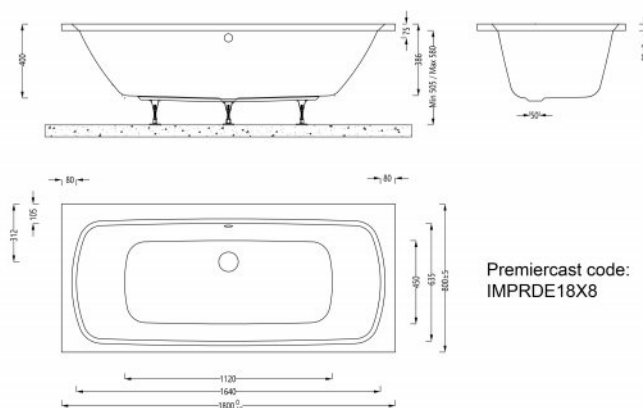

Imex Premiercast Multi layer Reinforced Ronda 1800x800 Double Ended Bath

Range: Ronda
Type: Double Ended
Weight: 30kg (exc. leg pack)

Code: IMPRDE18X8
Guarantee: 25 years
Capacity: 180 litres

Features

- Adjustable leg system.
- Solid core reinforcement for rigidity & strength.
- 7 layers of bonded fibreglass core matting.
- Multilayer core construction keeps water hotter for longer.
- Hand finished & packed in our UK factory