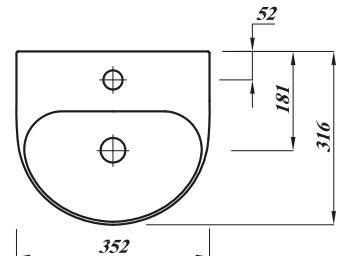

CLEO ROUND 35CM BASIN 1TH

*Tap not included

Product Code	CLE35BA1
Weight (Kg)	6.3
Material	Vitreous China
Tap holes	1
Fixings	Not included
Extras	Bottle Trap - BOTRAPCH

Key features:

- UKCA compliant
- Chrome effect overflow ring
- Internal overflow
- Lifetime ceramic guarantee*

All dimensions are approximate and subject to normal ceramic variation. Although every effort is made not to change the above product specification, Lecico reserve the right to do so without prior notification if necessary.
*Against manufacturers defects. Full information on guarantees available upon request.