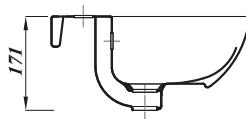

CLEO ROUND 35CM BASIN 1TH

*Tap not included

Product Code	CLE35BA1
Weight (Kg)	6.3
Material	Vitreous China
Tap holes	1
Fixings	Not included
Extras	Bottle Trap - BOTRAPCH

Key features:

- UKCA compliant
- Chrome effect overflow ring
- Internal overflow
- Lifetime ceramic guarantee*

Description:

These thin lipped contemporary basins are made using the latest technology, our designers have crafted beautiful basins with smooth lines and sharp minimal profiles. Not suitable for use with full or semi pedestal.

All dimensions are approximate and subject to normal ceramic variation. Although every effort is made not to change the above product specification, Lecico reserve the right to do so without prior notification if necessary.
*Against manufacturers defects. Full information on guarantees available upon request.