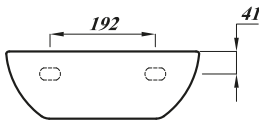

CLEO ROUND 35CM BASIN 1TH

*Tap not included

Product Code	CLE35BA1
Weight (Kg)	6.3
Material	Vitreous China
Tap holes	1
Fixings	Not included
Extras	Bottle Trap - BOTRAPCH

Key features:

- UKCA compliant
- Chrome effect overflow ring
- Internal overflow
- Lifetime ceramic guarantee*

Description:

These thin lipped contemporary basins are made using the latest technology, our designers have crafted beautiful basins with smooth lines and sharp minimal profiles. Not suitable for use with full or semi pedestal.