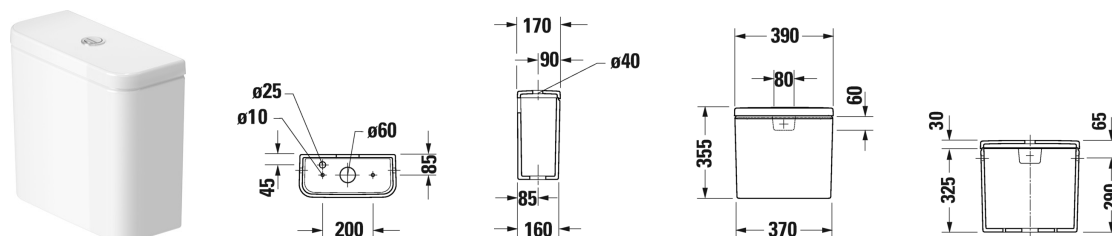

Cistern # 094115

| < 390 mm > |

Cistern	Dimension	Weight	Order number
with dual flush piston valve, top flush, for bottom left supply			
Colors			
Variant			
Suitable products			
Toilet close-coupled Duravit Rimless® rimless, (without cistern), washdown model, fixings included, Outlet for Vario connector set, for horizontal and vertical outlet, length adjustable from 70 - 170 mm, and vario connecting bend, vertical outlet from 160 - 230 mm, UWL class 1, 365 x 650 mm	365 x 650 mm		218209
Toilet close-coupled Duravit Rimless® (without cistern), rimless, washdown model, fixings included, horizontal outlet, UWL class 1, 4,5 litre flush, 365 x 655 mm	365 x 655 mm		218309