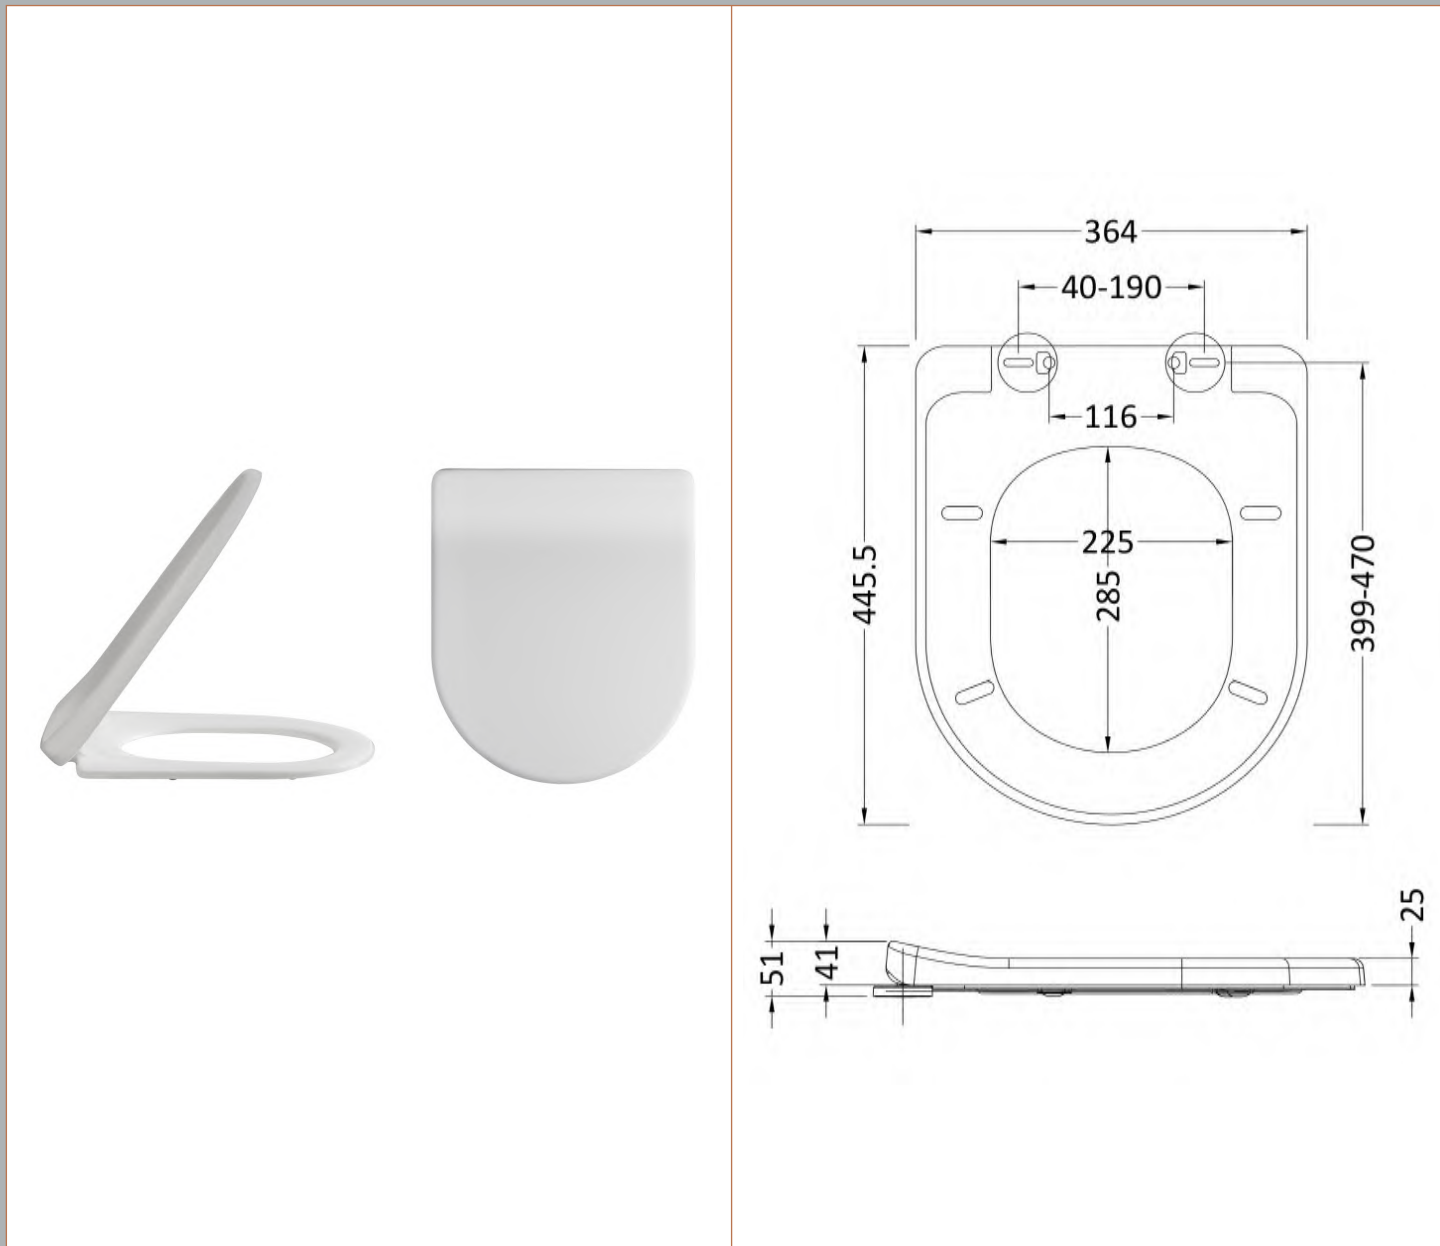

**Sales Code:** NTS004

**Description:** Luxury D Shape Seat, Sc, Qr, Top Fix

**Product Dimensions**

Length (mm):	446
Width (mm):	364
Height (mm):	51
Nett Weight (kg):	2

**Packaging Dimensions**

Length (mm):	455
Width (mm):	380
Height (mm):	55
Gross Weight (kg):	2.29

**Packaging Data**

Box Colour:	White Cardboard Box - Printed
Box Qty:	1
Label Size:	100 x 50
Label Colour:	Not Applicable
Label Qty:	2

**Outer Box Dimensions (If Applicable)**

Length (mm):	400
Width (mm):	490
Height (mm):	320
Gross Weight (kg):	16
Barcode:	5060272825928

**Product Details**

Country of Origin:	China
Fitting Instruction:	No
CE & UKCA:	Not Applicable
Product Material:	Urea
Seat Type:	D Shape
Seat Function:	Soft Close
Hinge Centres (Min):	90
Hinge Centres (Max):	190
Hinge Material:	Polypropylene
Colour/Finish:	White
Fixing Method:	Quick Release