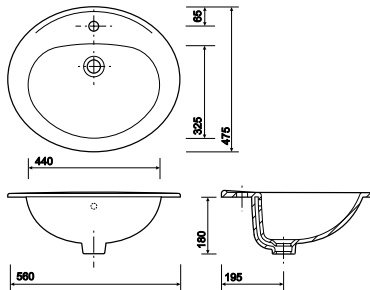

alcona 560 countertop

co-ordinatingalcona range
compact design for smaller bathrooms

Alcona 560 x 475mm countertop basin

to specify/order:

Please use the product reference shown below.

washbasin

560 x 475mm 1 centre tap hole **AR4561WH**

taps & mixers

Refer to taps & mixers.

waste & traps

Refer to wastes & traps.

material

Vitreous china.

colour

White WH.

All measurements shown are in millimetres.
Drawing sizes are not to scale.

Hotels

Commercial

Residential

Twyford
Geberit Group