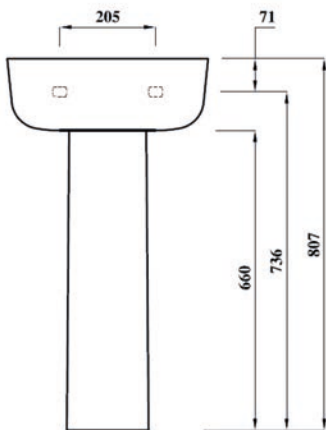

## ZARA 43CM BASIN 1TH

\*Tap not included

<b>Product Code</b>	<b>ZARRD43BA1</b>
<b>Weight (Kg)</b>	10.2
<b>Material</b>	Vitreous China
<b>Tap holes</b>	1
<b>Fixings</b>	Not included
<b>Extras</b>	Pedestal - ZARRDPED, Semi-pedestal - ZARRDSEMIPE, Bottle Trap - BOTRAPCH

All dimensions are approximate and subject to normal ceramic variation. Although every effort is made not to change the above product specification, Lecico reserve the right to do so without prior notification if necessary. \*Against manufacturers defects. Full information on guarantees available upon request.