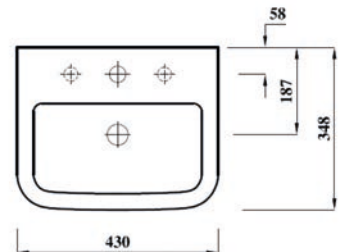

## ZARA 43CM BASIN 1TH

\*Tap not included

<b>Product Code</b>	<b>ZARRD43BA1</b>
<b>Weight (Kg)</b>	10.2
<b>Material</b>	Vitreous China
<b>Tap holes</b>	1
<b>Fixings</b>	Not included
<b>Extras</b>	Pedestal - ZARRDPED, Semi-pedestal - ZARRDSEMIPE, Bottle Trap - BOTRAPCH

All dimensions are approximate and subject to normal ceramic variation. Although every effort is made not to change the above product specification, Lecico reserve the right to do so without prior notification if necessary. \*Against manufacturers defects. Full information on guarantees available upon request.