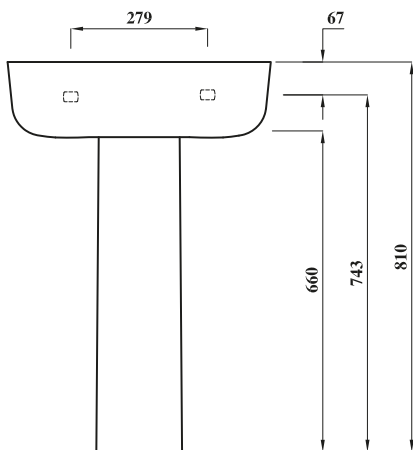

ZARA 54CM BASIN 1TH

*Tap not included

Product Code	ZARRD54BA1
Weight (Kg)	13.1
Material	Vitreous China
Tap holes	1
Fixings	Not included
Extras	Pedestal - ZARRDPED, Semi-pedestal - ZARRDSEMIPE, Bottle Trap - BOTRAPCH

Key features:

- UKCA compliant
- Chrome effect overflow ring
- Modern design
- Internal overflow
- Lifetime ceramic guarantee*

Description:

Clean simple lines not only look strikingly modern, they're just so much easier to keep clean. With no nooks and crannies to hide dirt, this range will make an attractive addition to any family bathroom.

All dimensions are approximate and subject to normal ceramic variation. Although every effort is made not to change the above product specification, Lecico reserve the right to do so without prior notification if necessary. *Against manufacturers defects. Full information on guarantees available upon request.