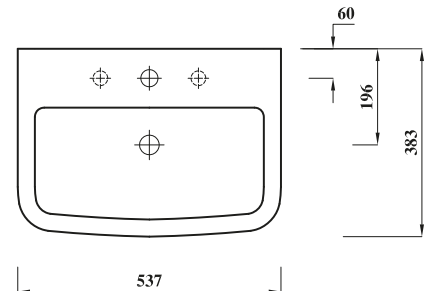

ZARA 54CM BASIN 1TH

*Tap not included

Product Code	ZARRD54BA1
Weight (Kg)	13.1
Material	Vitreous China
Tap holes	1
Fixings	Not included
Extras	Pedestal - ZARRDPED, Semi-pedestal - ZARRDSEMIPE, Bottle Trap - BOTRAPCH

All dimensions are approximate and subject to normal ceramic variation. Although every effort is made not to change the above product specification, Lecico reserve the right to do so without prior notification if necessary. *Against manufacturers defects. Full information on guarantees available upon request.