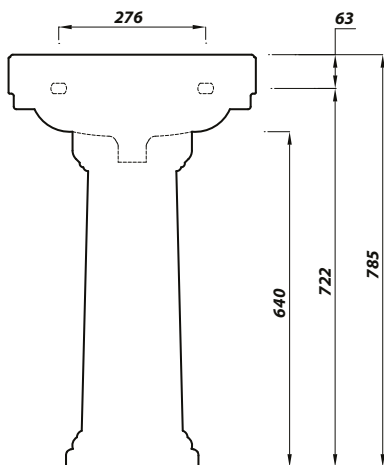

Design Series

SAFFIA 47CM BASIN 1TH

*Taps not included
1TH version does not include chain stay

Product Code	SAF47BA1
Weight (Kg)	11
Material	Vitreous China
Tap holes	1
Fixings	Not included
Extras	Pedestal - SAFSTDPED Bottle Trap - BOTRAPCH

Key features:

- UKCA Compliant
- Chrome effect overflow ring
- Internal overflow
- Traditional design
- Lifetime ceramic guarantee*

Description:

Where old meets new. Classic styling adds an element of sophistication and elegance. One tap hole basin includes internal overflow and features a hole for a chain stay and plug.

All dimensions are approximate and subject to normal ceramic variation. Although every effort is made not to change the above product specification, Lecico reserve the right to do so without prior notification if necessary. *Against manufacturers defects. Full information on guarantees available upon request.