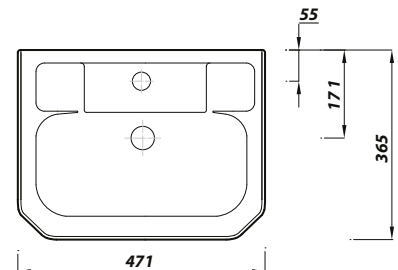

Design Series

SAFFIA 47CM BASIN 1TH

*Taps not included
1TH version does not include chain stay

Product Code	SAF47BA1
Weight (Kg)	11
Material	Vitreous China
Tap holes	1
Fixings	Not included
Extras	Pedestal - SAFSTDPED Bottle Trap - BOTRAPCH

Key features:

- UKCA Compliant
- Chrome effect overflow ring
- Internal overflow
- Traditional design
- Lifetime ceramic guarantee*

Description:

Where old meets new. Classic styling adds an element of sophistication and elegance. One tap hole basin includes internal overflow and features a hole for a chain stay and plug.

All dimensions are approximate and subject to normal ceramic variation. Although every effort is made not to change the above product specification, Lecico reserve the right to do so without prior notification if necessary. *Against manufacturers defects. Full information on guarantees available upon request.