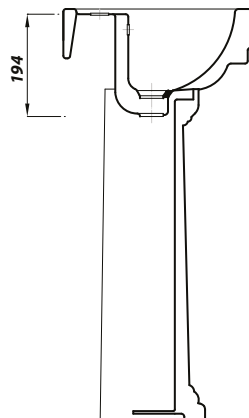

Design Series

SAFFIA 47CM BASIN 1TH

*Taps not included
1TH version does not include chain stay

Product Code	SAF47BA1
Weight (Kg)	11
Material	Vitreous China
Tap holes	1
Fixings	Not included
Extras	Pedestal - SAFSTDPED Bottle Trap - BOTRAPCH

Key features:

- UKCA Compliant
- Chrome effect overflow ring
- Internal overflow
- Traditional design
- Lifetime ceramic guarantee*

Description:

Where old meets new. Classic styling adds an element of sophistication and elegance. One tap hole basin includes internal overflow and features a hole for a chain stay and plug.

All dimensions are approximate and subject to normal ceramic variation. Although every effort is made not to change the above product specification, Lecico reserve the right to do so without prior notification if necessary. *Against manufacturers defects. Full information on guarantees available upon request.