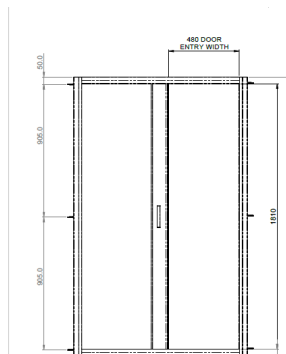

Quick release bearings

Code	Glass	Door Type	Width	Height	Entry Width	Fixed Panel	Adjustment	Frame Type	Finish	Weight
1193803	6mm	Sliding	1000mm	1900mm	380mm	383mm	965 - 1005mm	Framed	Polished Silver	31Kg
1193804	6mm	Sliding	1200mm	1900mm	480mm	483mm	1165-1205mm	Framed	Polished Silver	37Kg
1193805	6mm	Sliding	1400mm	1900mm	580mm	583mm	1365-1405mm	Framed	Polished Silver	43Kg
1193806	6mm	Sliding	1600mm	1900mm	580mm	783mm	1565-1605mm	Framed	Polished Silver	49Kg
1193807	6mm	Sliding	1700mm	1900mm	580mm	883mm	1665-1705mm	Framed	Polished Silver	52Kg

## Description:

The framed 6 sliding door shower enclosure range is available in a number of sizes fitting widths of 1000mm - 1700mm. With 6mm toughened safety glass, and polished silver profiles and chrome handles the range is a beautiful complement to modern bathroom design.