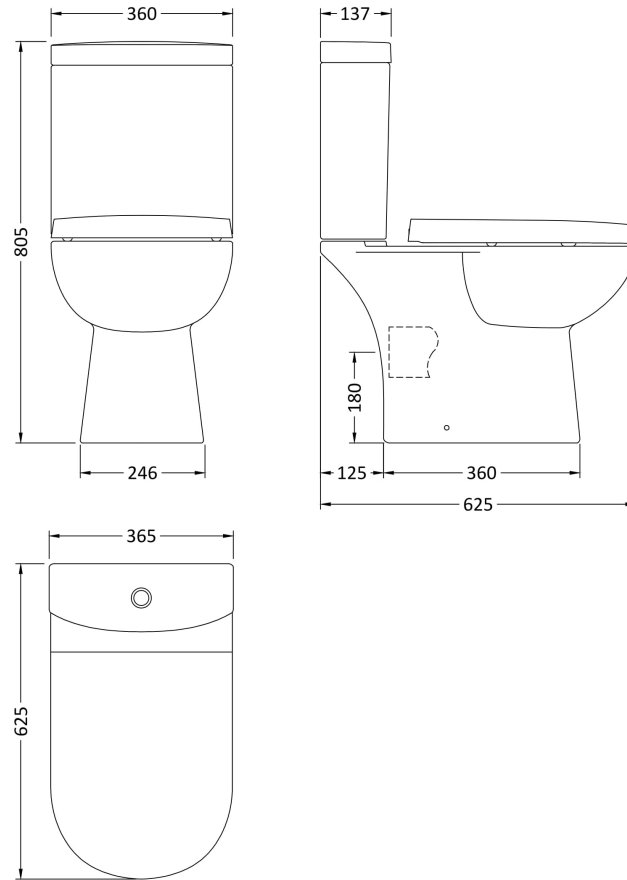

### Packaging Details

Barcode: 5055275867440

**Sales Code:** NCA380

**Description:** Lawton New Short Projection Pan

**Product Dimensions**

Height (mm):	400
Width (mm):	360
Depth (mm):	625
Nett Weight (kg):	23.7

**Packaging Dimensions**

Height (mm):	410
Width (mm):	380
Depth (mm):	650
Gross Weight (kg):	24.2

**Packaging Data**

Box Colour:	Brown Cardboard Box - Printed
Box Qty:	1
Label Size:	100 x 50
Label Colour:	Not Applicable
Label Qty:	0

**Outer Box Dimensions (If Applicable)**

Height (mm):	
Width (mm):	
Depth (mm):	
Gross Weight (kg):	
Barcode:	5055369069224

**Product Details**

Country of Origin:	China
Fitting Instruction:	No
Certification: CE & UKCA:	No WRAS: N/A WRAS No: N/A
Product Material:	Vitreous China
Fixing Supplied:	No

Sales Code: NCA381

Description: Lawton Curved Cistern

**Product Dimensions**

Height (mm):	393
Width (mm):	365
Depth (mm):	137
Nett Weight (kg):	12.6

**Packaging Dimensions**

Height (mm):	420
Width (mm):	410
Depth (mm):	160
Gross Weight (kg):	12.8