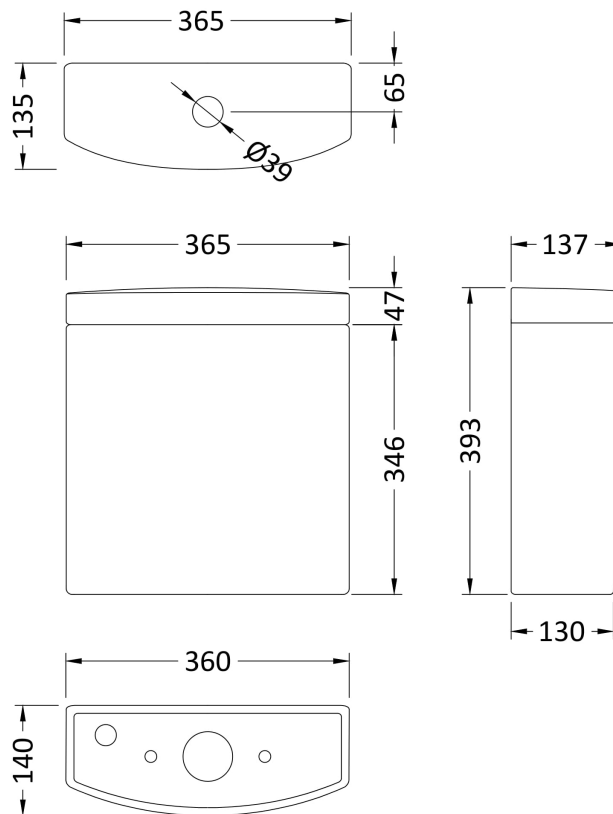

### Packaging Details

Barcode: 5055275867440

**Sales Code:** NCA380

**Description:** Lawton New Short Projection Pan

**Product Dimensions**

Height (mm):	400
Width (mm):	360
Depth (mm):	625
Nett Weight (kg):	23.7

**Packaging Dimensions**

Height (mm):	410
Width (mm):	380
Depth (mm):	650
Gross Weight (kg):	24.2

**Packaging Data**

Box Colour:	Brown Cardboard Box - Printed
Box Qty:	1
Label Size:	100 x 50
Label Colour:	Not Applicable
Label Qty:	0

**Outer Box Dimensions (If Applicable)**

Height (mm):	
Width (mm):	
Depth (mm):	
Gross Weight (kg):	
Barcode:	5055369069224

**Product Details**

Country of Origin:	China
Fitting Instruction:	No
Certification: CE & UKCA:	No WRAS: N/A WRAS No: N/A
Product Material:	Vitreous China
Fixing Supplied:	No

Sales Code: NCA381

Description: Lawton Curved Cistern

**Product Dimensions**

Height (mm):	393
Width (mm):	365
Depth (mm):	137
Nett Weight (kg):	12.6

**Packaging Dimensions**

Height (mm):	420
Width (mm):	410
Depth (mm):	160
Gross Weight (kg):	12.8