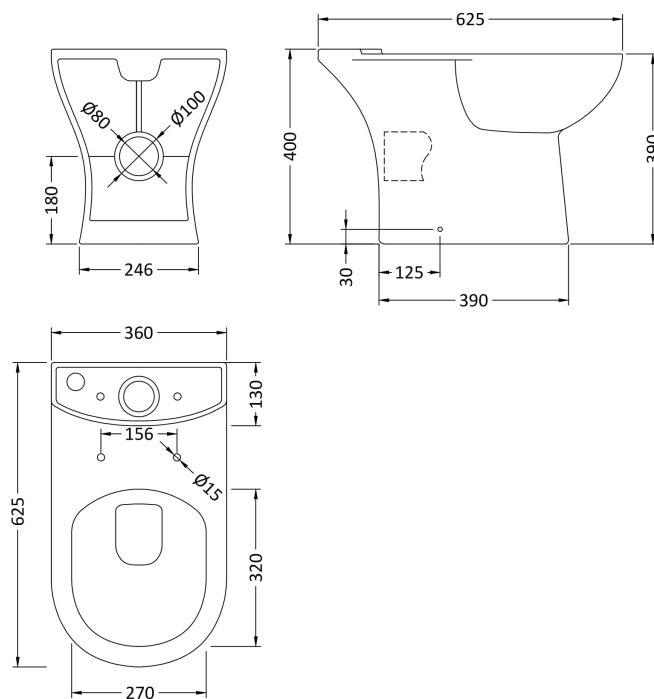

### Packaging Details

Barcode: 5055275867440

**Sales Code:** NCA380

**Description:** Lawton New Short Projection Pan

**Product Dimensions**

Height (mm):	400
Width (mm):	360
Depth (mm):	625
Nett Weight (kg):	23.7

**Packaging Dimensions**

Height (mm):	410
Width (mm):	380
Depth (mm):	650
Gross Weight (kg):	24.2

**Packaging Data**

Box Colour:	Brown Cardboard Box - Printed
Box Qty:	1
Label Size:	100 x 50
Label Colour:	Not Applicable
Label Qty:	0

**Outer Box Dimensions (If Applicable)**

Height (mm):	
Width (mm):	
Depth (mm):	
Gross Weight (kg):	
Barcode:	5055369069224

**Product Details**

Country of Origin:	China
Fitting Instruction:	No
Certification: CE & UKCA:	No WRAS: N/A WRAS No: N/A
Product Material:	Vitreous China
Fixing Supplied:	No

Sales Code: NCA381

Description: Lawton Curved Cistern

**Product Dimensions**

Height (mm):	393
Width (mm):	365
Depth (mm):	137
Nett Weight (kg):	12.6

**Packaging Dimensions**

Height (mm):	420
Width (mm):	410
Depth (mm):	160
Gross Weight (kg):	12.8