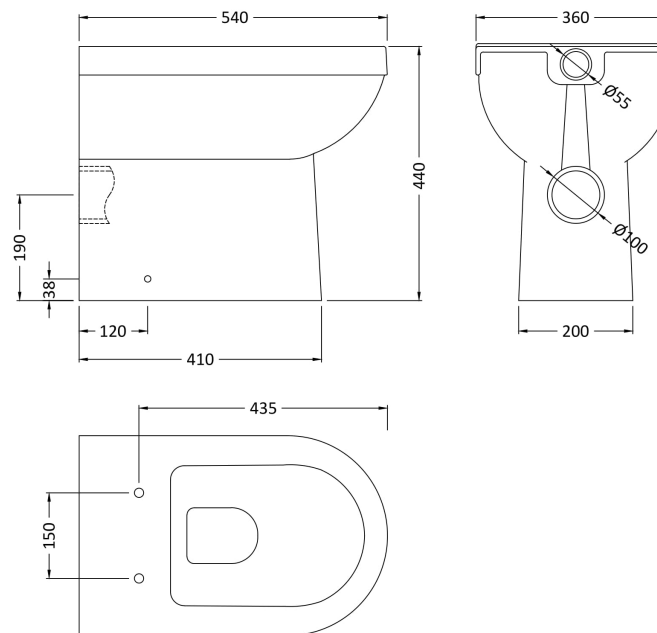

Sales Code: NCS296

Description: Ivo Comfort Height Btw Pan

Product Dimensions

Height (mm):	440
Width (mm):	360
Depth (mm):	540
Nett Weight (kg):	24

Packaging Dimensions

Height (mm):	470
Width (mm):	380
Depth (mm):	565
Gross Weight (kg):	24.5

Packaging Data

Box Colour:	Brown Cardboard Box
Box Qty:	1
Label Size:	100 x 50
Label Colour:	White Label
Label Qty:	2

Outer Box Dimensions (If Applicable)

Height (mm):	
Width (mm):	
Depth (mm):	
Gross Weight (kg):	
Barcode:	5055275872840

Product Details

Country of Origin:	China
Fitting Instruction:	No
Certification: CE & UKCA:	No
WRAS:	N/A
WRAS No:	N/A
Product Material:	Vitreous China
Fixing Supplied:	No

Pans/Bidets: Trap Style: P Trap Includes Seat: No

Basins: Tap Hole: Not Applicable Chain Stay Hole: Not Applicable
Template: Not Applicable Waste Type Req: Not Applicable
Overflow Inc: Not Applicable Overflow Cover: Not Applicable
Inner Bowl Depth (mm): N/A