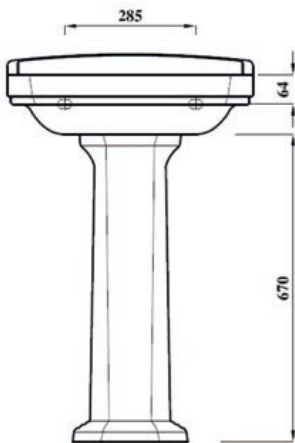

Design Series

SAFFIA 53CM BASIN 2TH

*Taps not included

Product Code	SAF53BA2
Weight (Kg)	14.5
Material	Vitreous China
Tap holes	2
Fixings	Not included
Extras	Pedestal - SAFSTDPED, Bottle Trap - BOTRAPCH

Key features:

- UKCA Compliant
- Chrome effect overflow ring
- Internal overflow
- Traditional design
- Lifetime ceramic guarantee*

Description:

Where old meets new. Classic styling adds an element of sophistication and elegance. Basin includes internal overflow and features a hole for a chain stay and plug.

All dimensions are approximate and subject to normal ceramic variation. Although every effort is made not to change the above product specification, Lecico reserve the right to do so without prior notification if necessary. *Against manufacturers defects. Full information on guarantees available upon request.