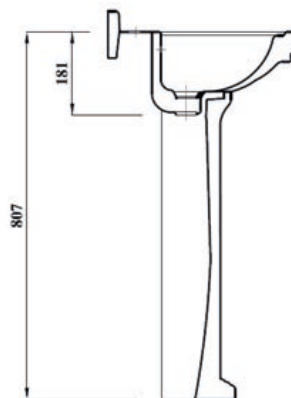

Design Series

SAFFIA 53CM BASIN 2TH

*Taps not included

Product Code	SAF53BA2
Weight (Kg)	14.5
Material	Vitreous China
Tap holes	2
Fixings	Not included
Extras	Pedestal - SAFSTDPED, Bottle Trap - BOTRAPCH

Key features:

- UKCA Compliant
- Chrome effect overflow ring
- Internal overflow
- Traditional design
- Lifetime ceramic guarantee*

Description:

Where old meets new. Classic styling adds an element of sophistication and elegance. Basin includes internal overflow and features a hole for a chain stay and plug.

All dimensions are approximate and subject to normal ceramic variation. Although every effort is made not to change the above product specification, Lecico reserve the right to do so without prior notification if necessary. *Against manufacturers defects. Full information on guarantees available upon request.