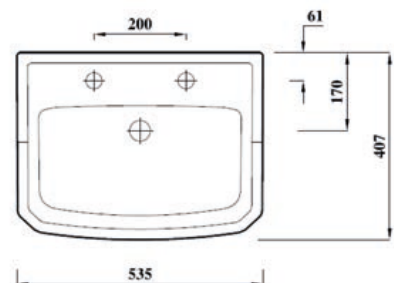

Design Series

SAFFIA 53CM BASIN 2TH

*Taps not included

Product Code	SAF53BA2
Weight (Kg)	14.5
Material	Vitreous China
Tap holes	2
Fixings	Not included
Extras	Pedestal - SAFSTDPED, Bottle Trap - BOTRAPCH

Key features:

- UKCA Compliant
- Chrome effect overflow ring
- Internal overflow
- Traditional design
- Lifetime ceramic guarantee*

Description:

Where old meets new. Classic styling adds an element of sophistication and elegance. Basin includes internal overflow and features a hole for a chain stay and plug.

All dimensions are approximate and subject to normal ceramic variation. Although every effort is made not to change the above product specification, Lecico reserve the right to do so without prior notification if necessary. *Against manufacturers defects. Full information on guarantees available upon request.